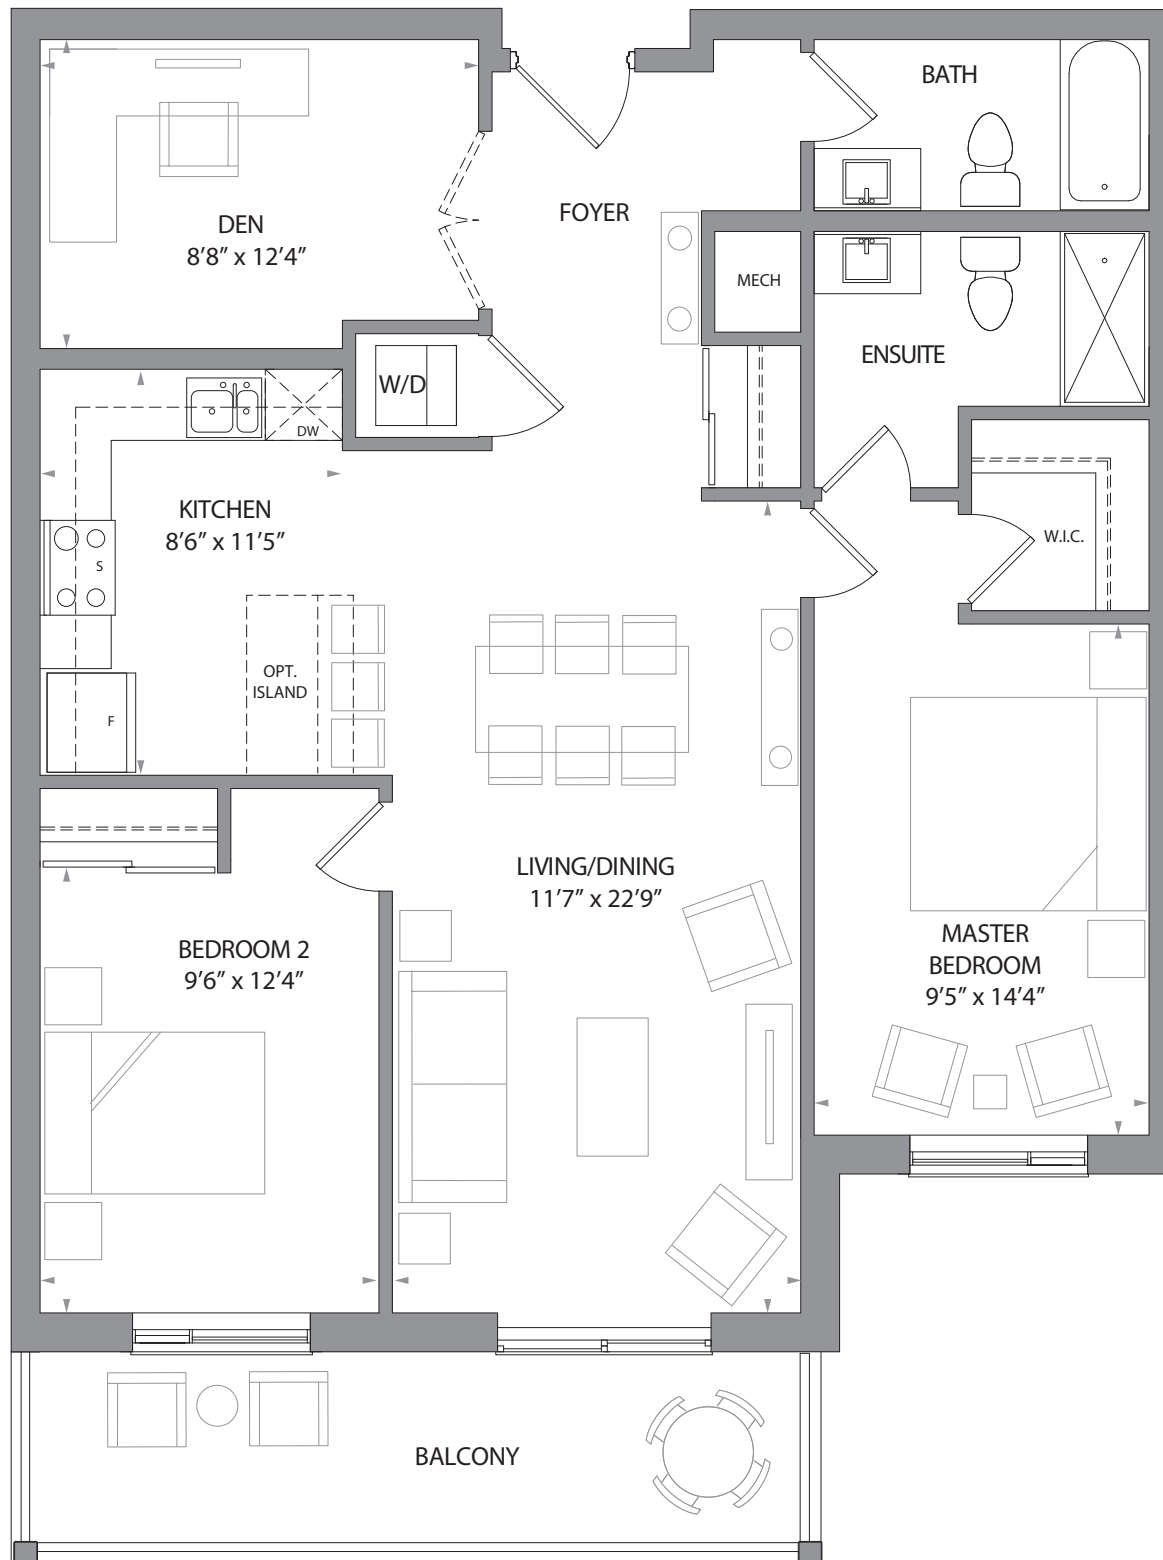

# The Victoria Two Bedroom + Den

L1 Suite: 1,157 Sq. Ft. • Balcony 118 Sq. Ft. • Total Area: 1,275 Sq. Ft.

1st FLOOR

2nd FLOOR

3rd FLOOR

4th FLOOR

LOFT

Note: All prices, figures, sizes, specifications and information are subject to change without notice. E. & O.E. All areas and stated dimensions are approximate. Actual usable floor space, living area and square footage may vary from stated floor area. The unit shown may be the reverse of the unit purchased. Please note, some suites are affected by firewall, please see Sales Consultant for details. All illustrations are Artist's concept only.