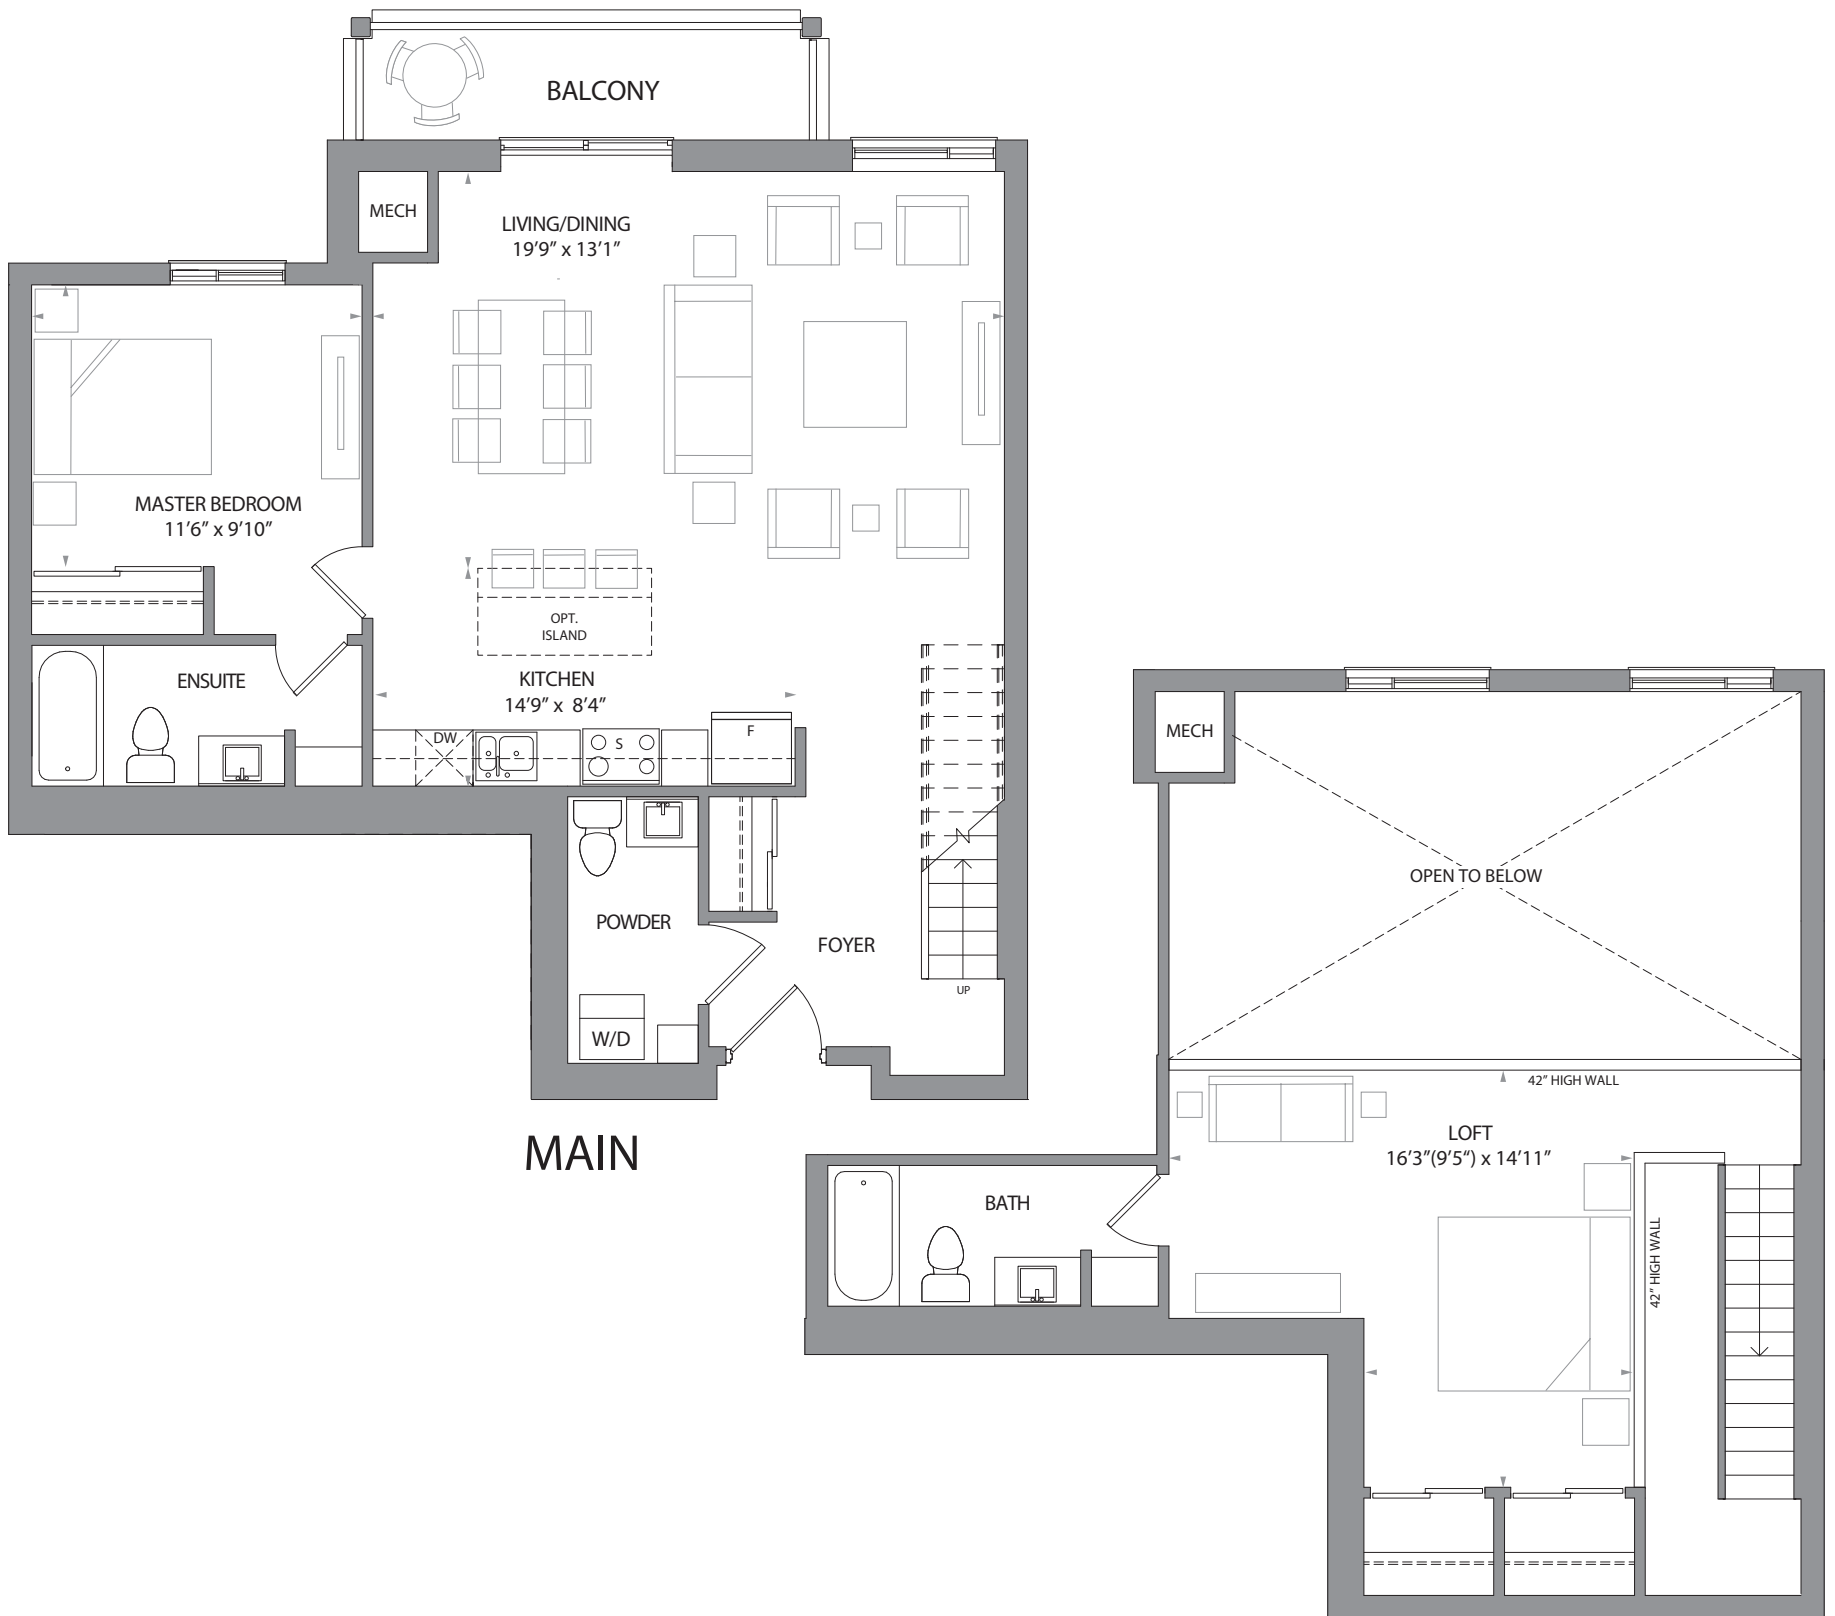

The Richard One Bedroom + Loft

P1 Suite: 1,244 Sq. Ft. • Balcony 60 Sq. Ft. • Total Area: 1,304 Sq. Ft.

MAIN

LOFT