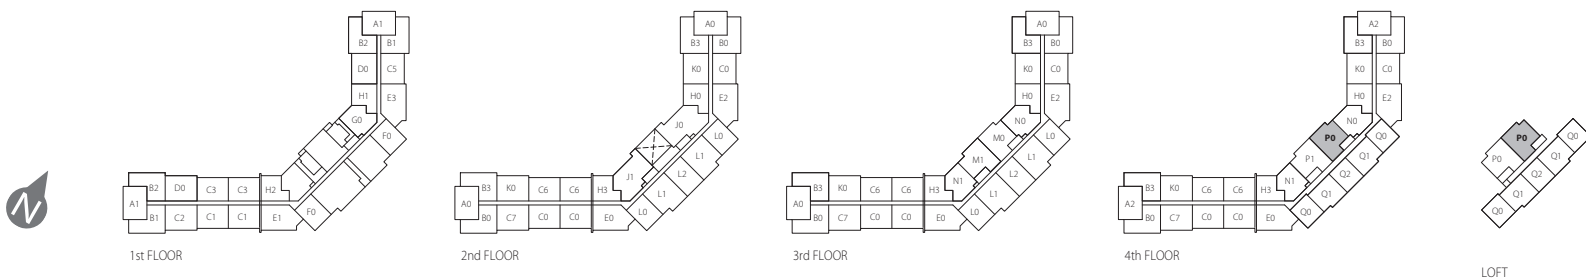

The Henry One Bedroom + Loft

P0 Suite: 1,321 Sq. Ft. • Balcony 60 Sq. Ft. • Total Area: 1,381 Sq. Ft.

LOFT

Note: All prices, figures, sizes, specifications and information are subject to change without notice. E. & O.E. All areas and stated dimensions are approximate. Actual usable floor space, living area and square footage may vary from stated floor area. The unit shown may be the reverse of the unit purchased. Please note, some suites are affected by firewall, please see Sales Consultant for details. All illustrations are Artist's concept only.