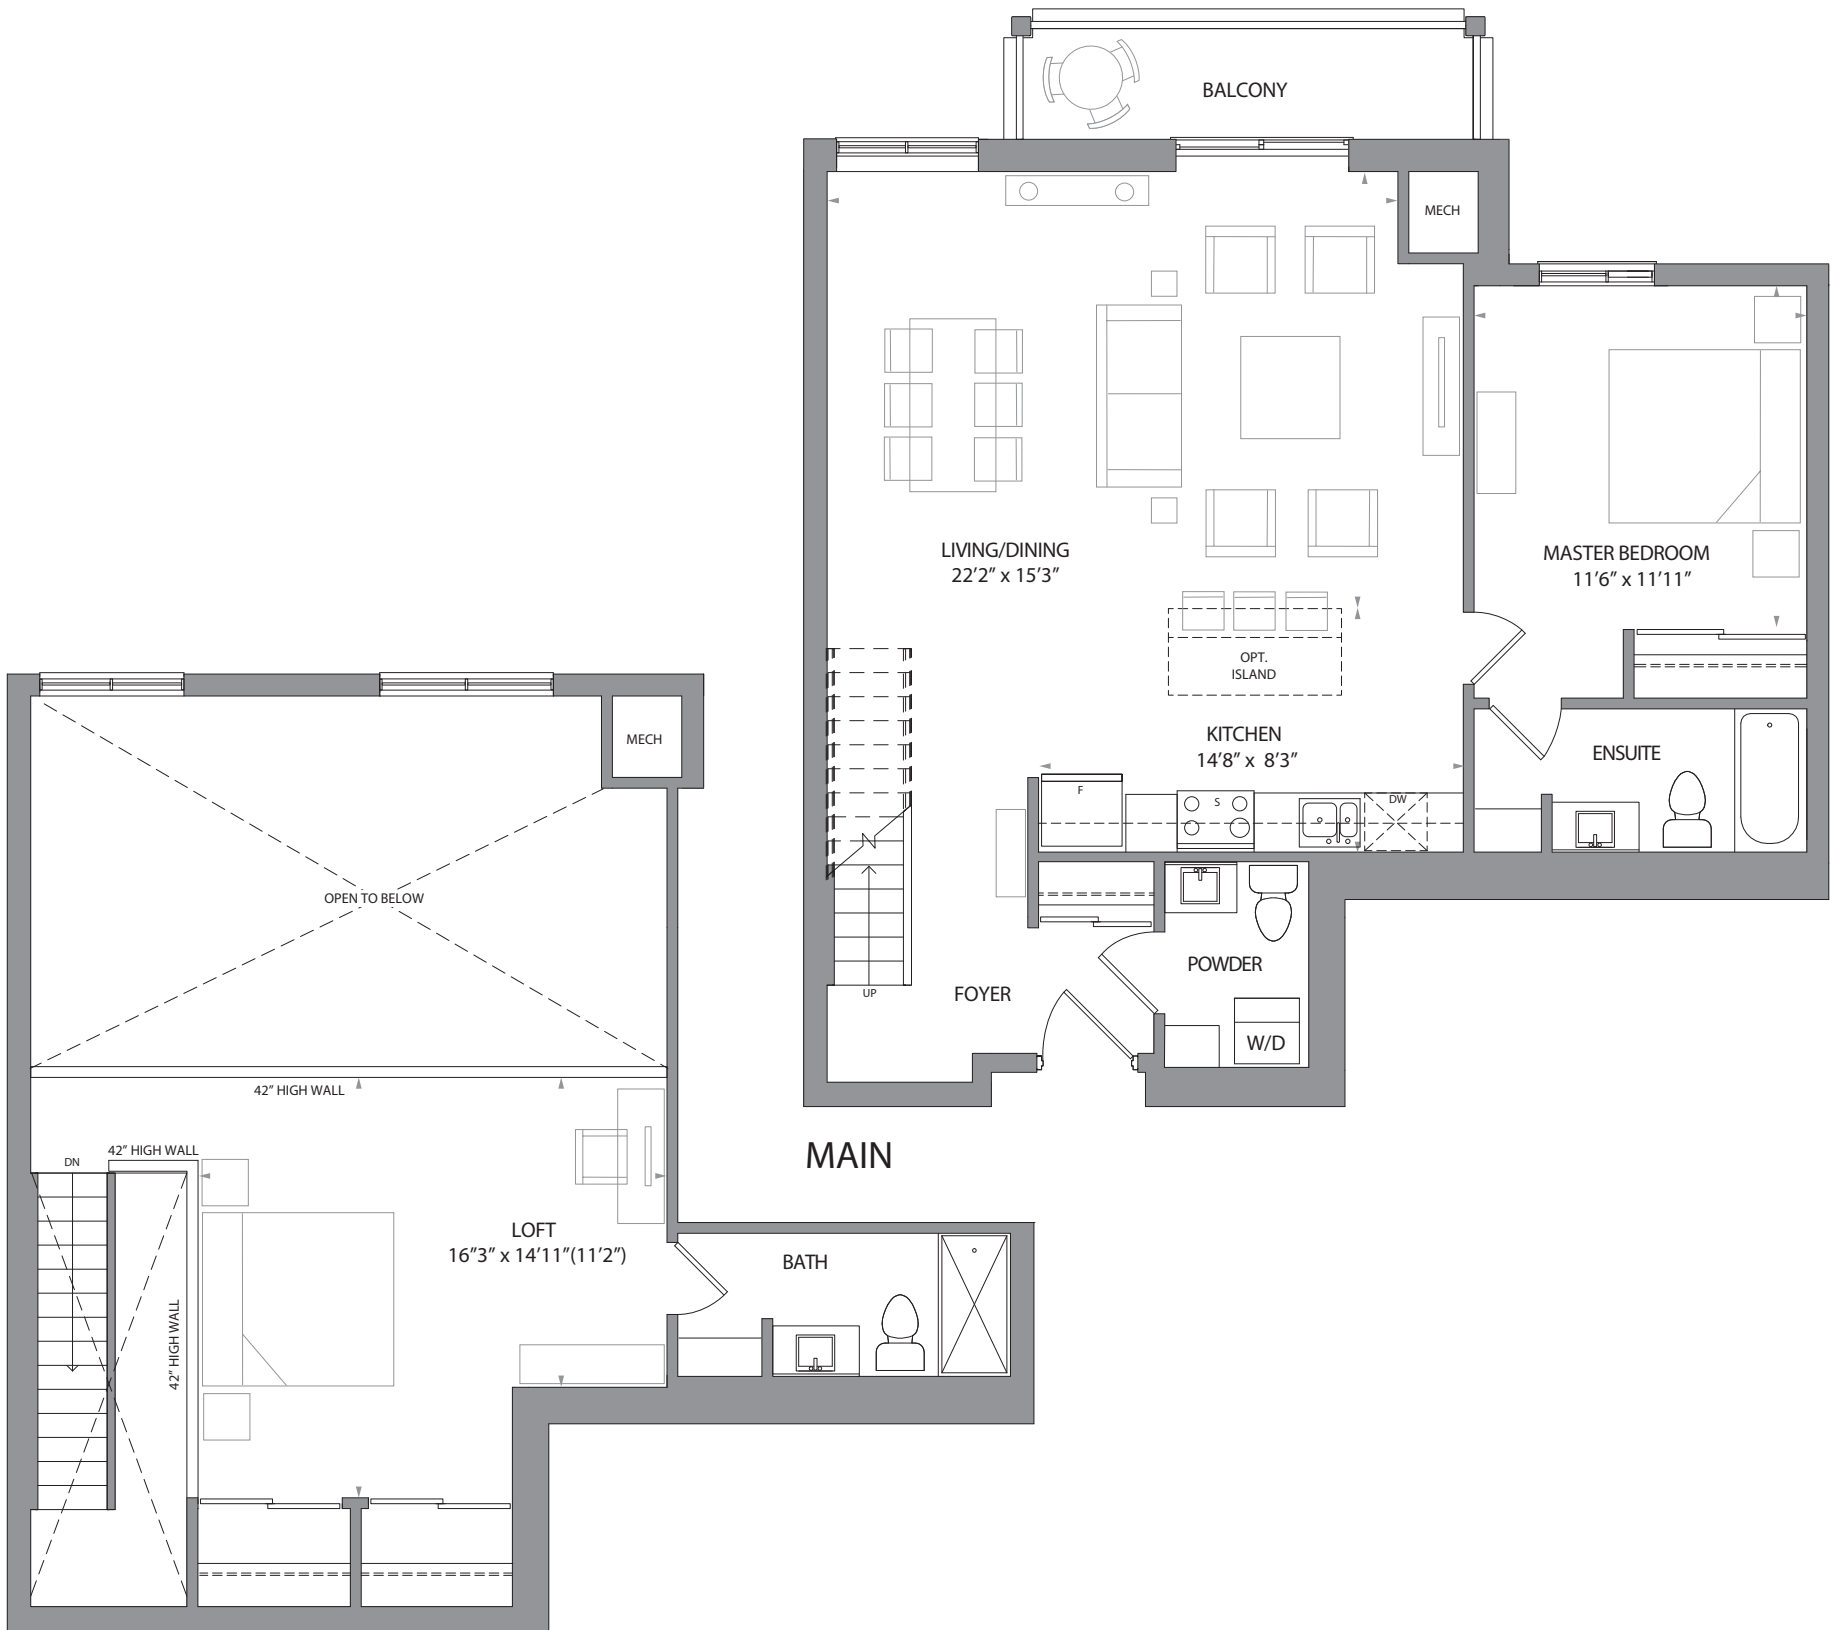

The Henry One Bedroom + Loft

P0 Suite: 1,321 Sq. Ft. • Balcony 60 Sq. Ft. • Total Area: 1,381 Sq. Ft.

LOFT

Note: All prices, figures, sizes, specifications and information are subject to change without notice. E. & O.E. All areas and stated dimensions are approximate. Actual usable floor space, living area and square footage may vary from stated floor area. The unit shown may be the reverse of the unit purchased. Please note, some suites are affected by firewall, please see Sales Consultant for details. All illustrations are Artist's concept only.