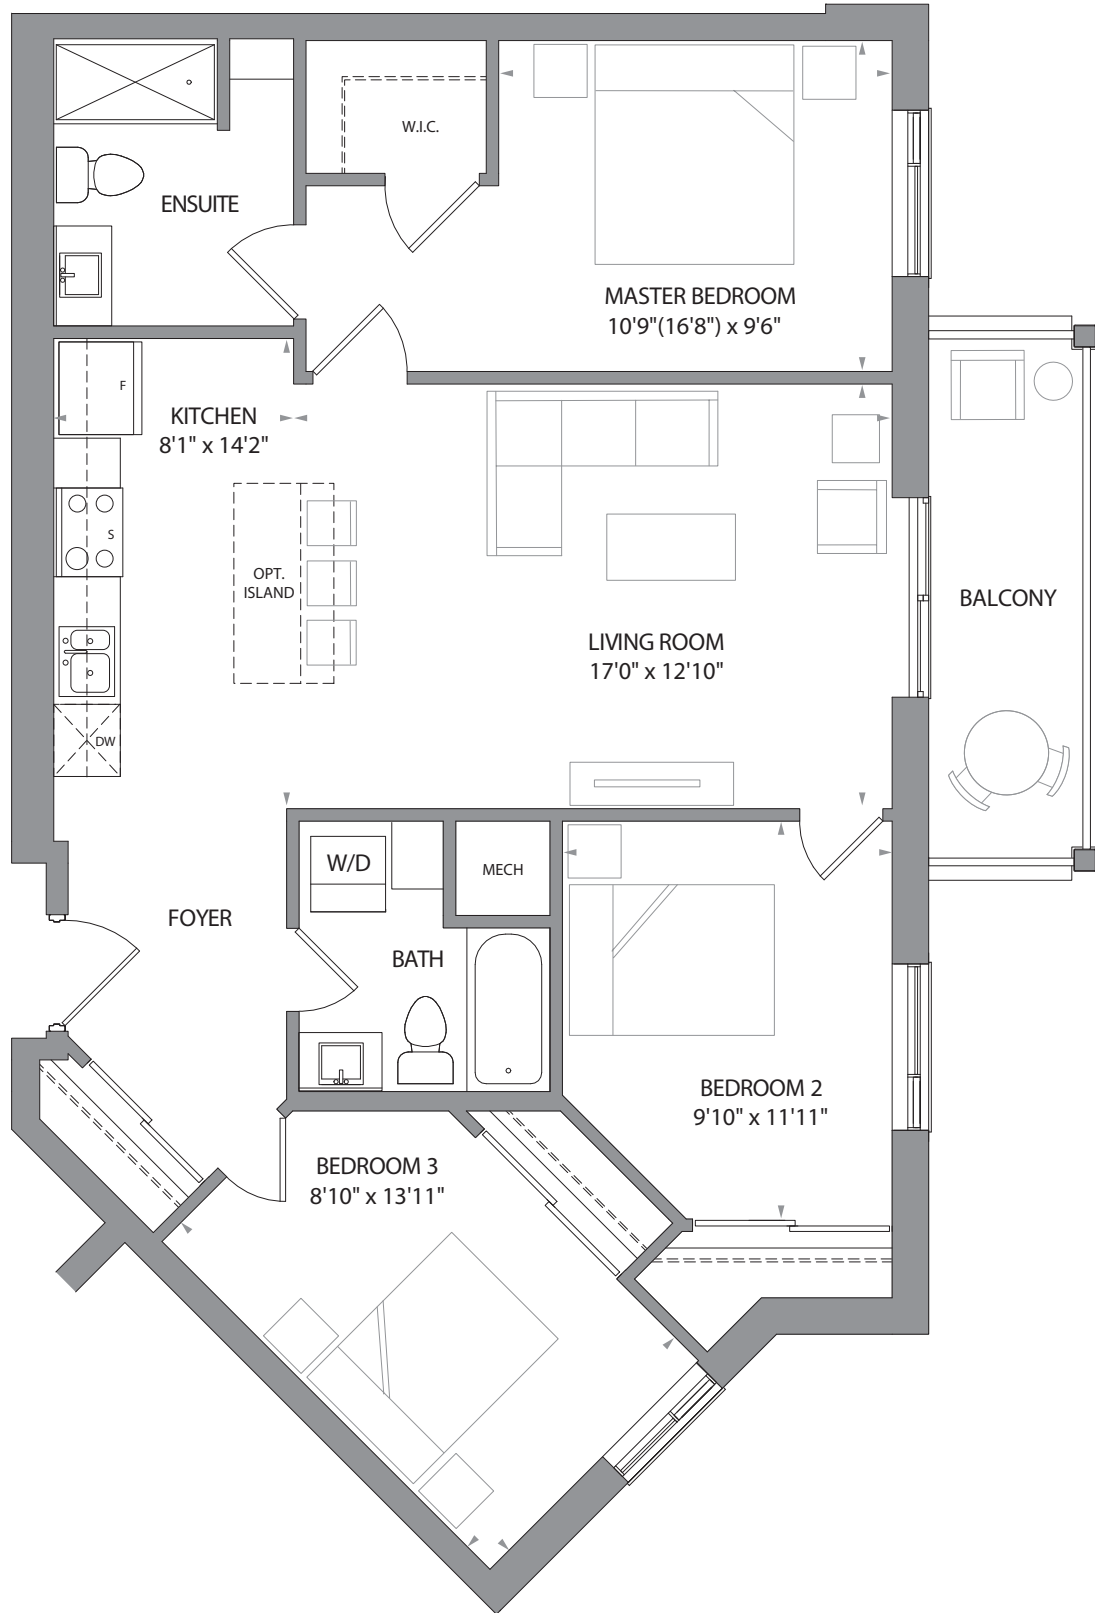

# The Adela Three Bedroom

E0 Suite: 1,113 Sq. Ft. • Balcony 72 Sq. Ft. • Total Area: 1,185 Sq. Ft.

E2 Suite (Barrier Free Compliant): 1,124 Sq. Ft. • Balcony 72 Sq. Ft. • Total Area: 1,196 Sq. Ft.

Note: All prices, figures, sizes, specifications and information are subject to change without notice. E. & O.E. All areas and stated dimensions are approximate. Actual usable floor space, living area and square footage may vary from stated floor area. The unit shown may be the reverse of the unit purchased. Please note, some suites are affected by firewall, please see Sales Consultant for details. All illustrations are Artist's concept only.