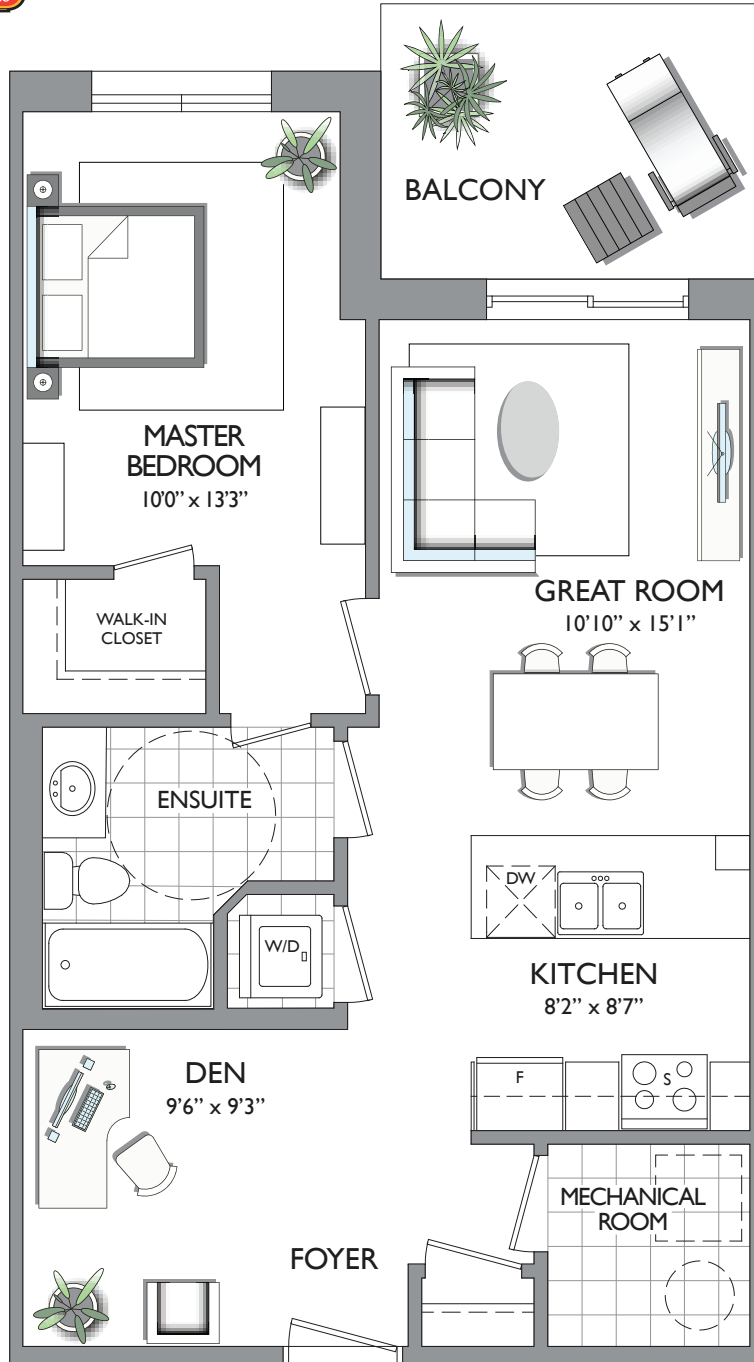

THE VISCOUNT

1 BEDROOM + DEN (BF)

775 SF

TYPE B

ROYAL WINDSOR
AT BALMORAL VILLAGE

FIRST FLOOR

SECOND FLOOR

THIRD FLOOR

FOURTH FLOOR

FIFTH FLOOR