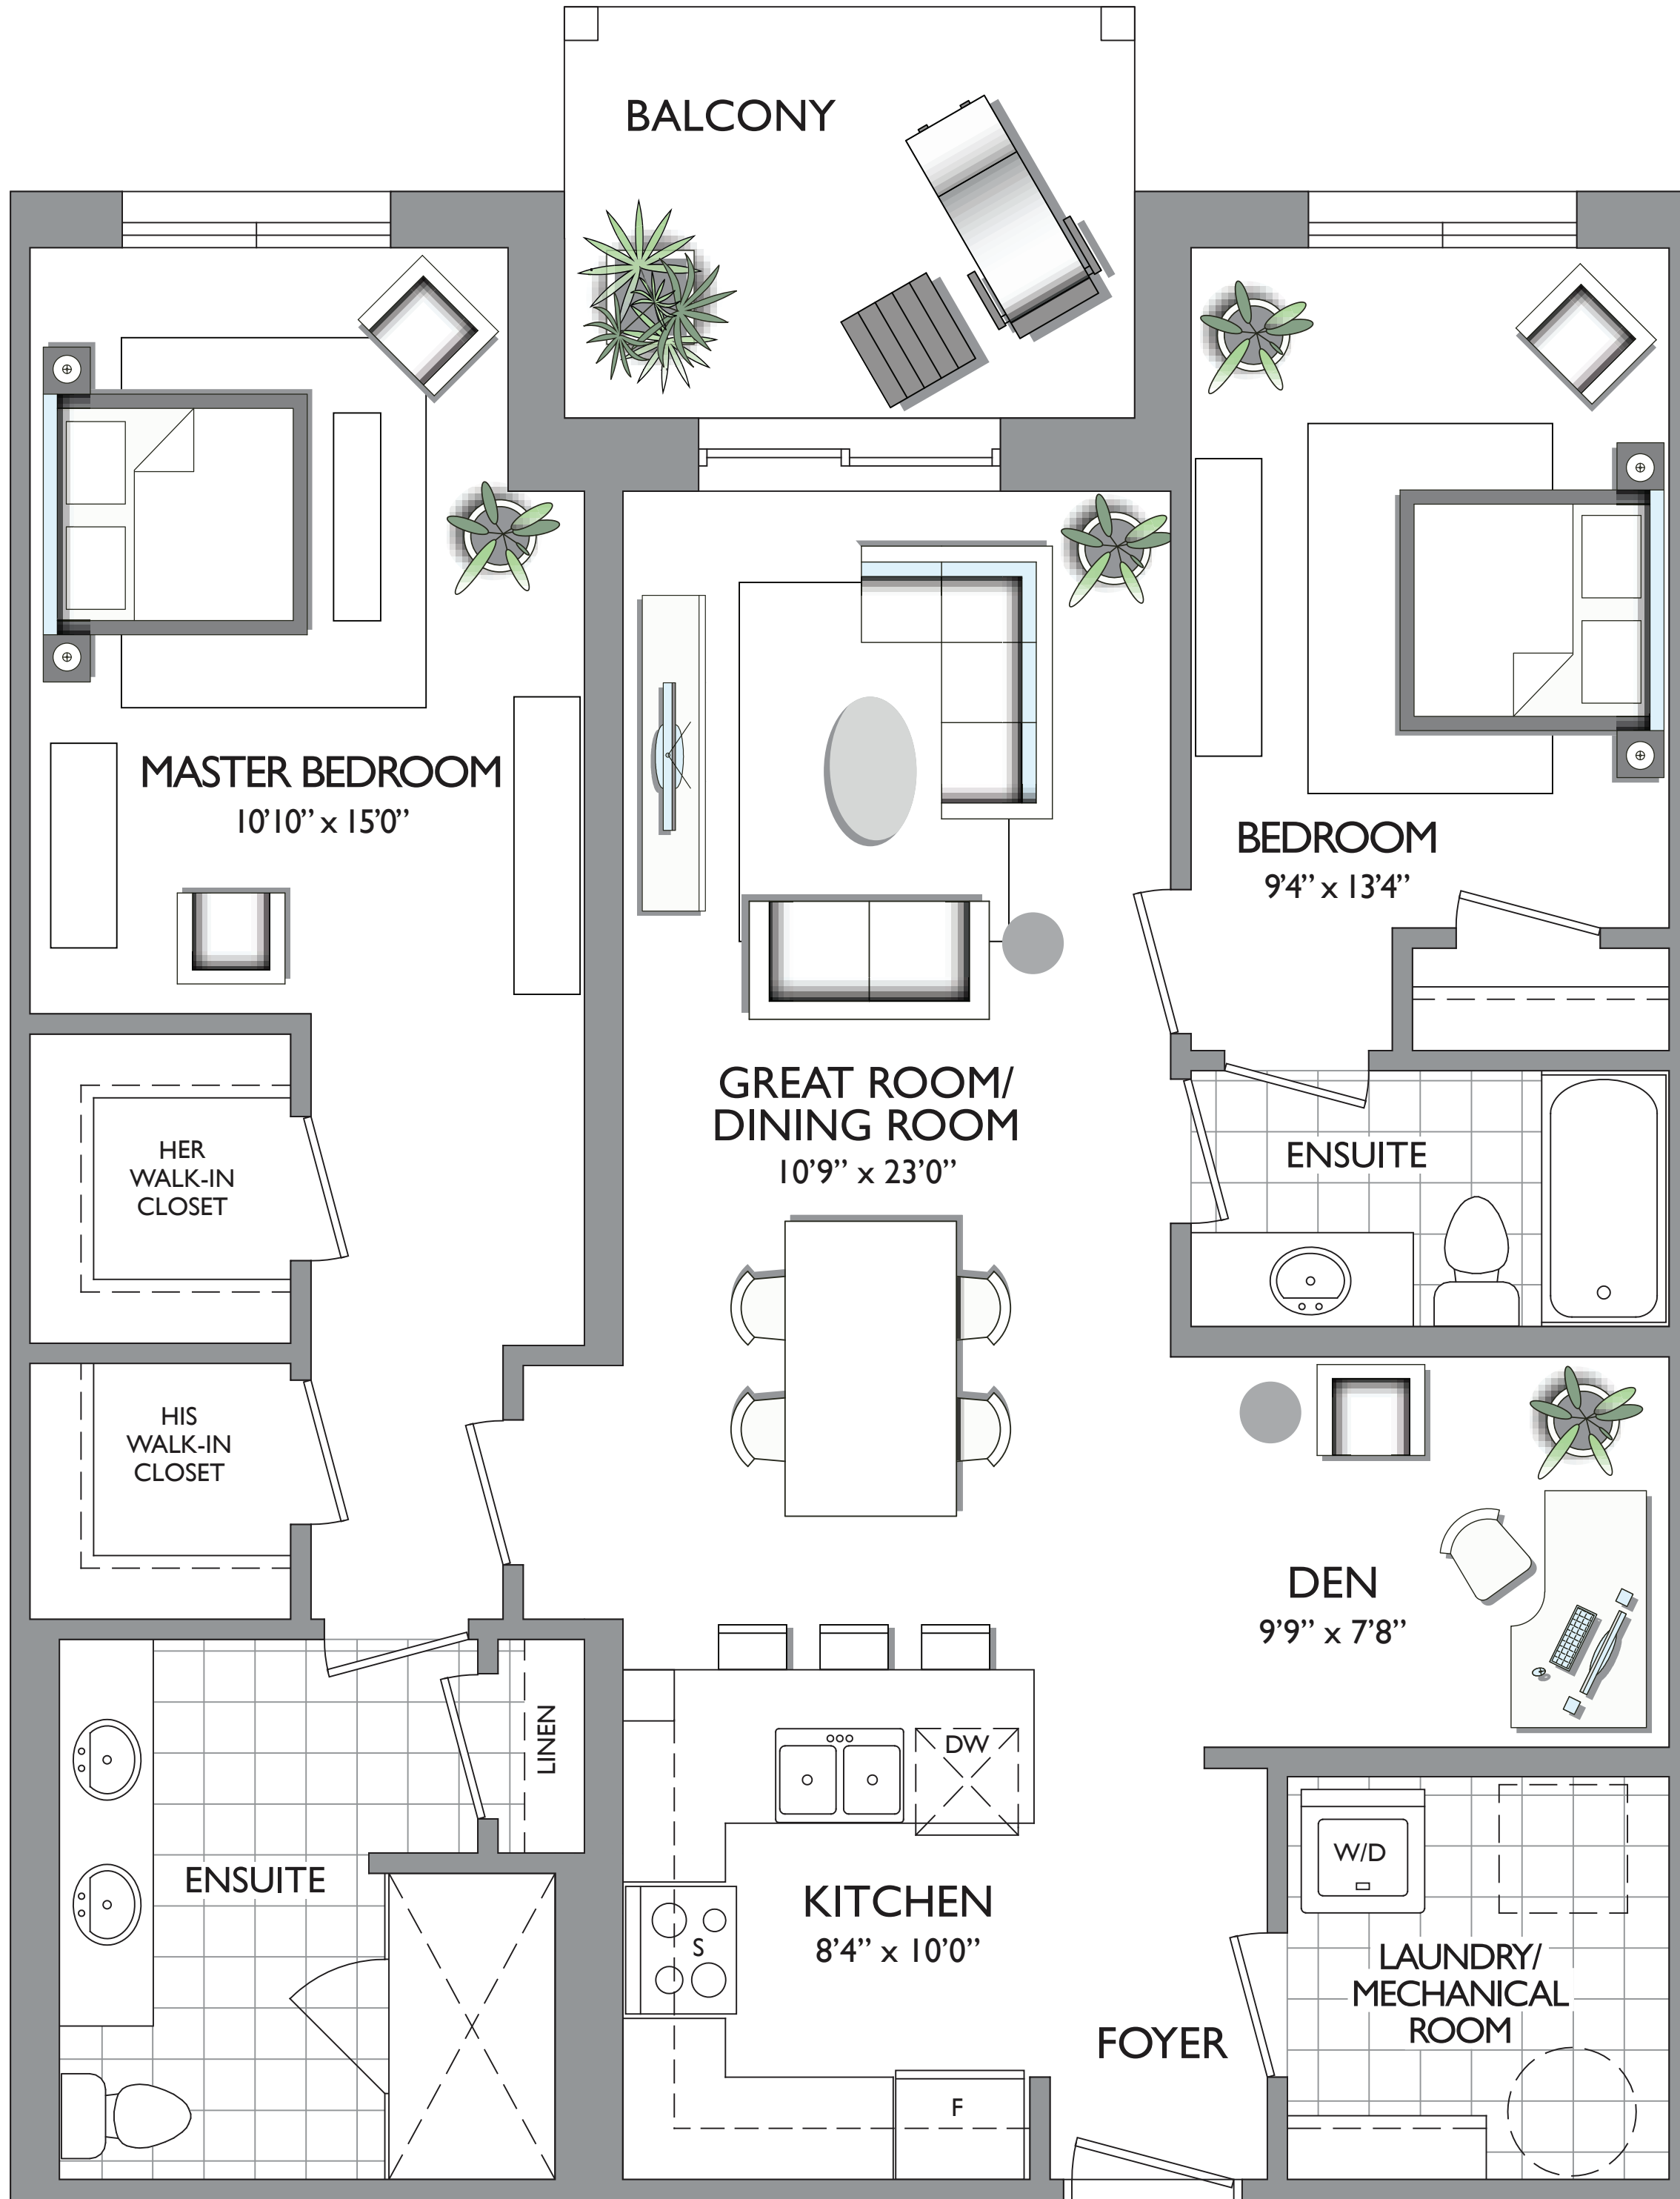

THE NOBLE

2 BEDROOM 1250 SF

TYPE H

ROYAL WINDSOR
AT BALMORAL VILLAGE

FIRST FLOOR

SECOND FLOOR

THIRD FLOOR

FOURTH FLOOR

FIFTH FLOOR