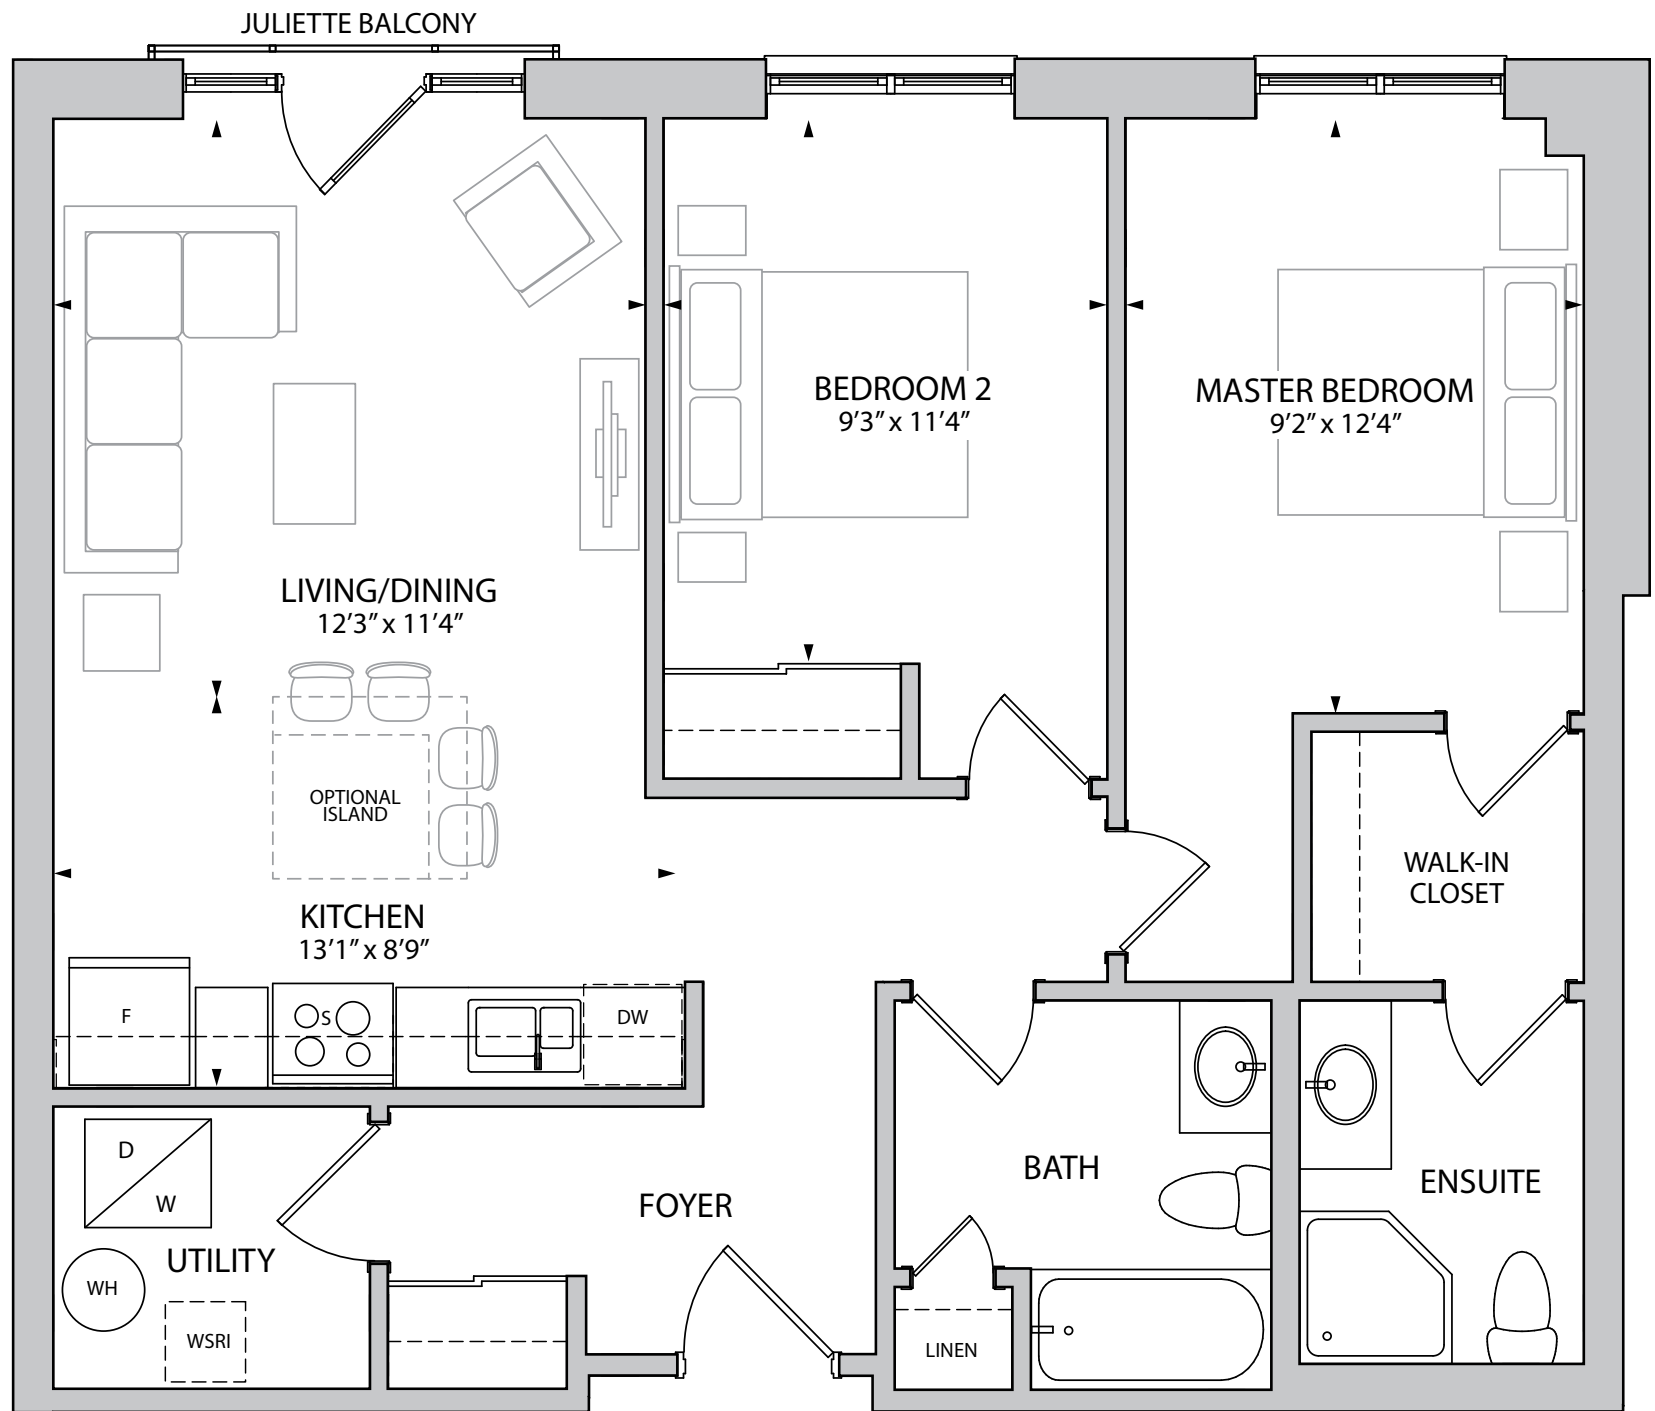

The Yardley ~ Two Bedroom

C3 Suite: 928 Sq. Ft.

Note: All prices, figures, sizes, specifications and information are subject to change without notice. E. & O.E. All areas and stated dimensions are approximate. Actual usable floor space, living area and square footage may vary from stated floor area. The unit shown may be the reverse of the unit purchased. Please note, some suites are affected by firewall, please see Sales Consultant for details. All illustrations are Artist's concept only.