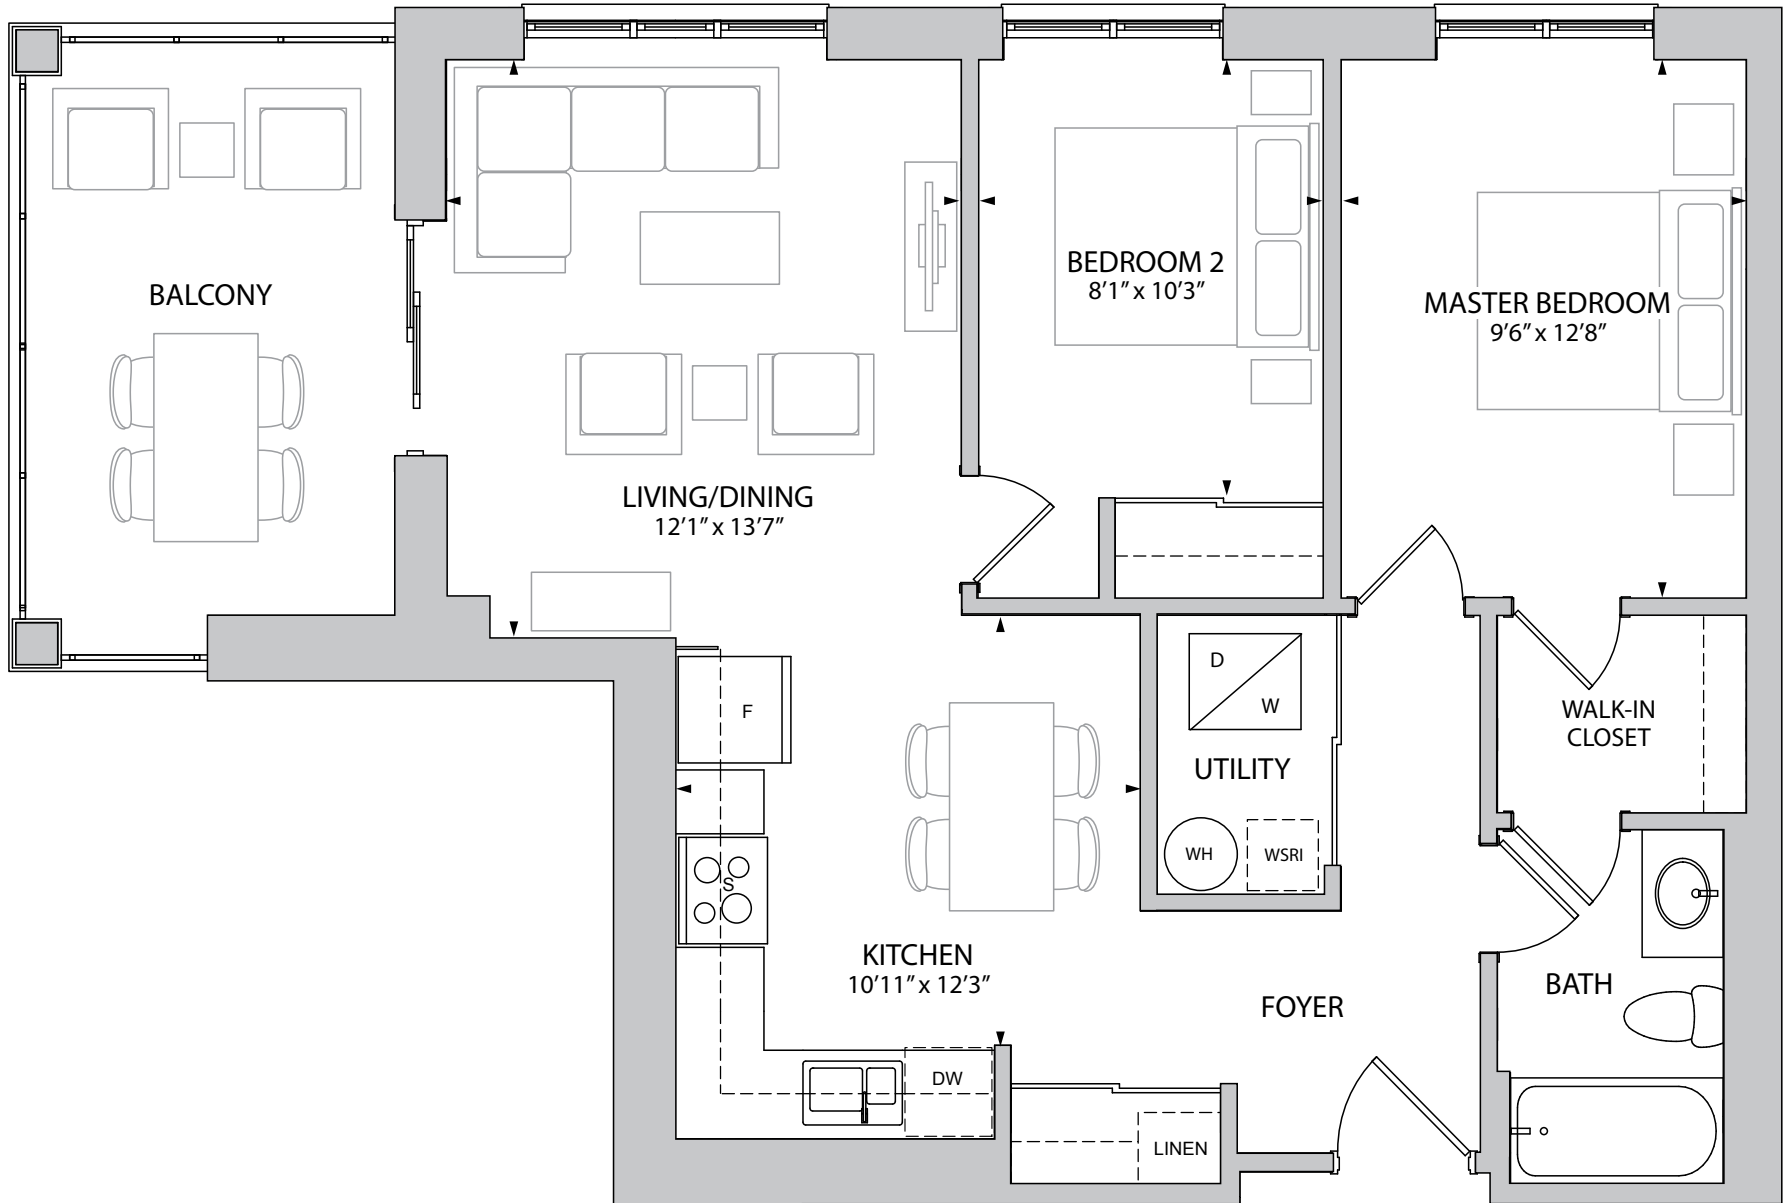

# The Thornley ~ Two Bedroom

B0 Suite: 828 Sq. Ft. • Balcony: 119 Sq. Ft. • Total Area: 947 Sq. Ft.

Note: All prices, figures, sizes, specifications and information are subject to change without notice. E. & O.E. All areas and stated dimensions are approximate. Actual usable floor space, living area and square footage may vary from stated floor area. The unit shown may be the reverse of the unit purchased. Please note, some suites are affected by firewall, please see Sales Consultant for details. All illustrations are Artist's concept only.