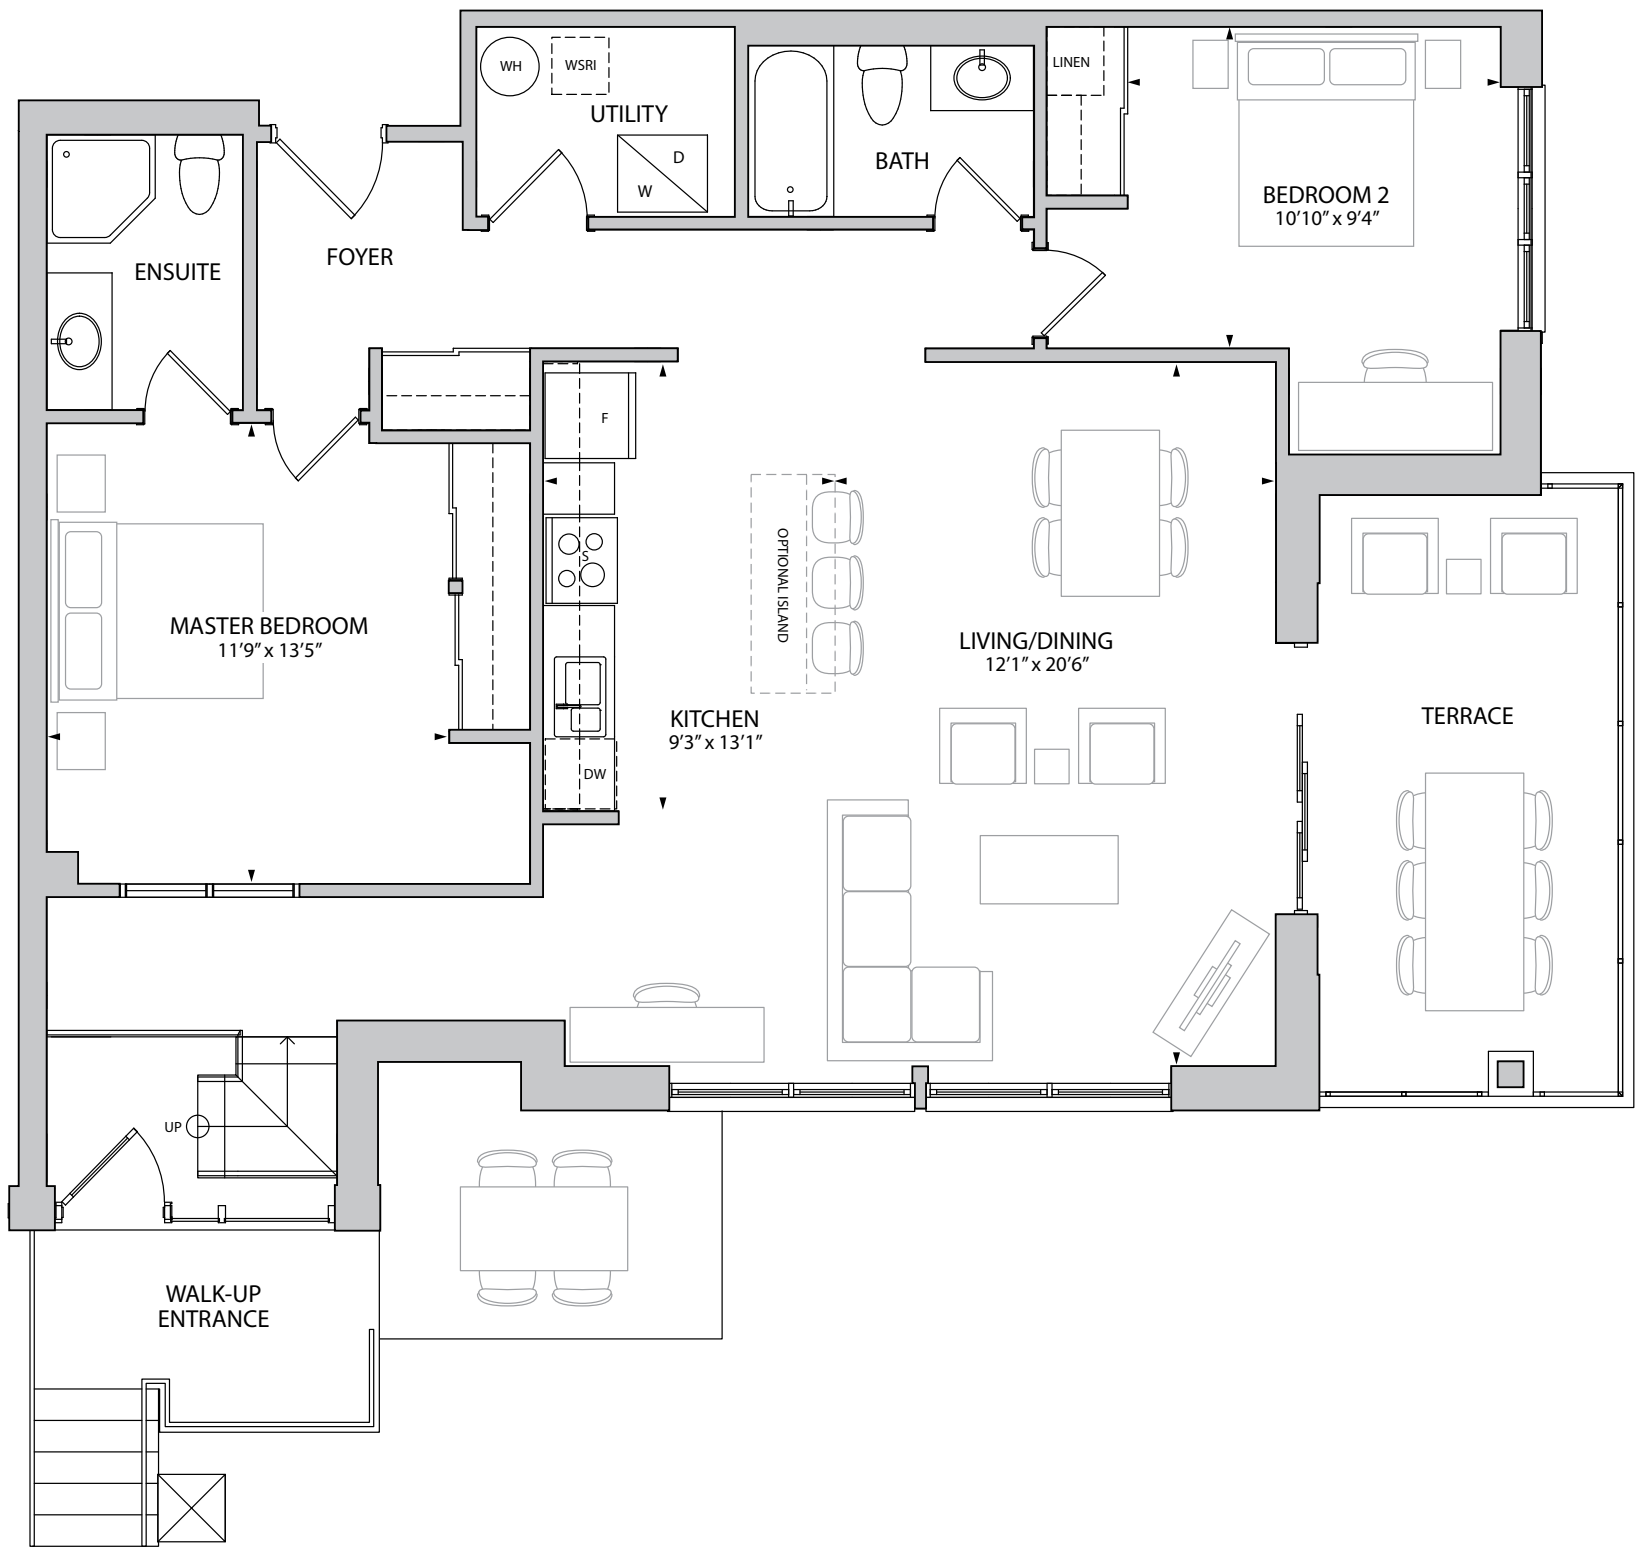

The Hambledon ~ Terrace Suite

H0 Suite: 1283 Sq. Ft. • Terrace: 275 Sq. Ft. • Total Area: 1558 Sq. Ft.

Note: All prices, figures, sizes, specifications and information are subject to change without notice. E. & O.E. All areas and stated dimensions are approximate. Actual usable floor space, living area and square footage may vary from stated floor area. The unit shown may be the reverse of the unit purchased. Please note, some suites are affected by firewall, please see Sales Consultant for details. All illustrations are Artist's concept only.