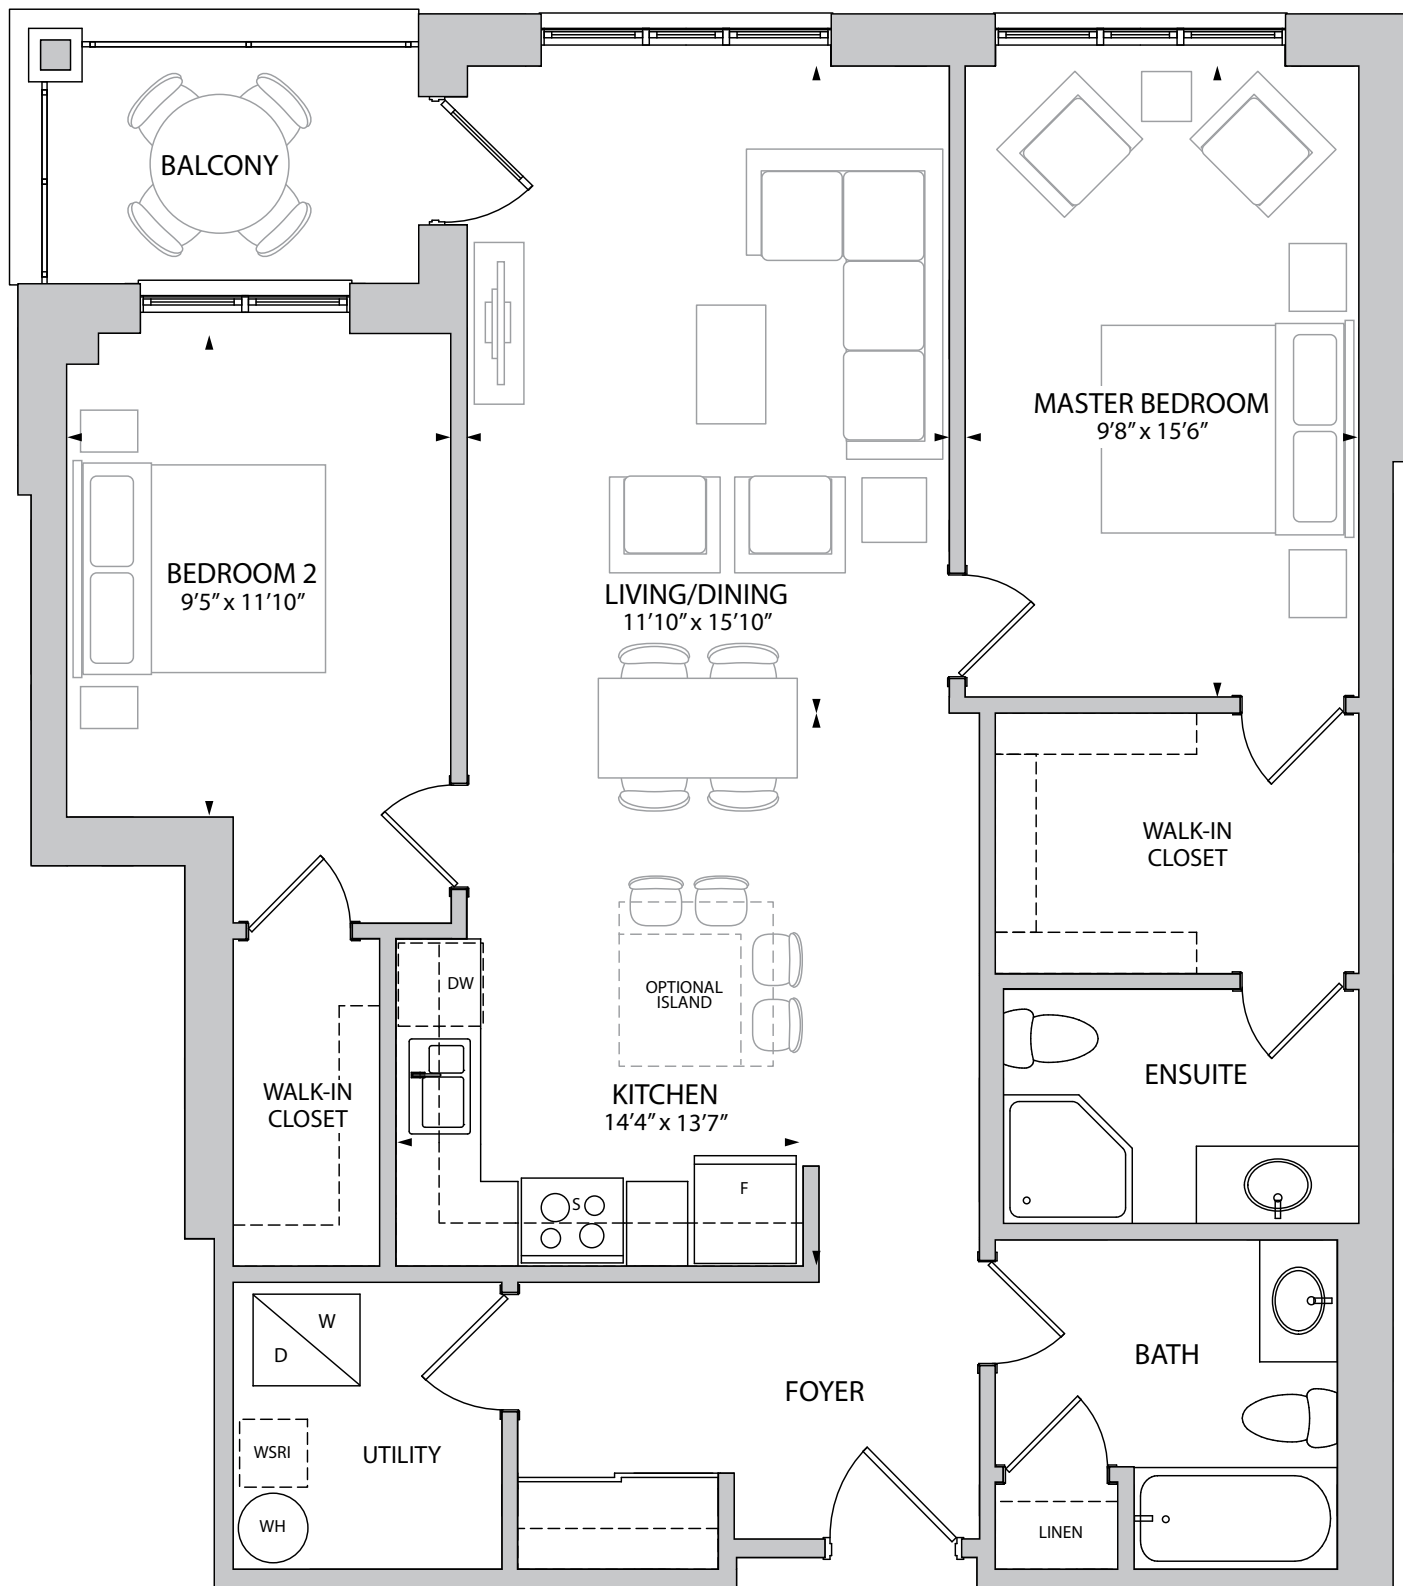

The Hadleigh ~ Two Bedroom

G0 Suite: 1147 Sq. Ft. • Balcony: 53 Sq. Ft. • Total Area: 1200 Sq. Ft.

Note: All prices, figures, sizes, specifications and information are subject to change without notice. E. & O.E. All areas and stated dimensions are approximate. Actual usable floor space, living area and square footage may vary from stated floor area. The unit shown may be the reverse of the unit purchased. Please note, some suites are affected by firewall, please see Sales Consultant for details. All illustrations are Artist's concept only.