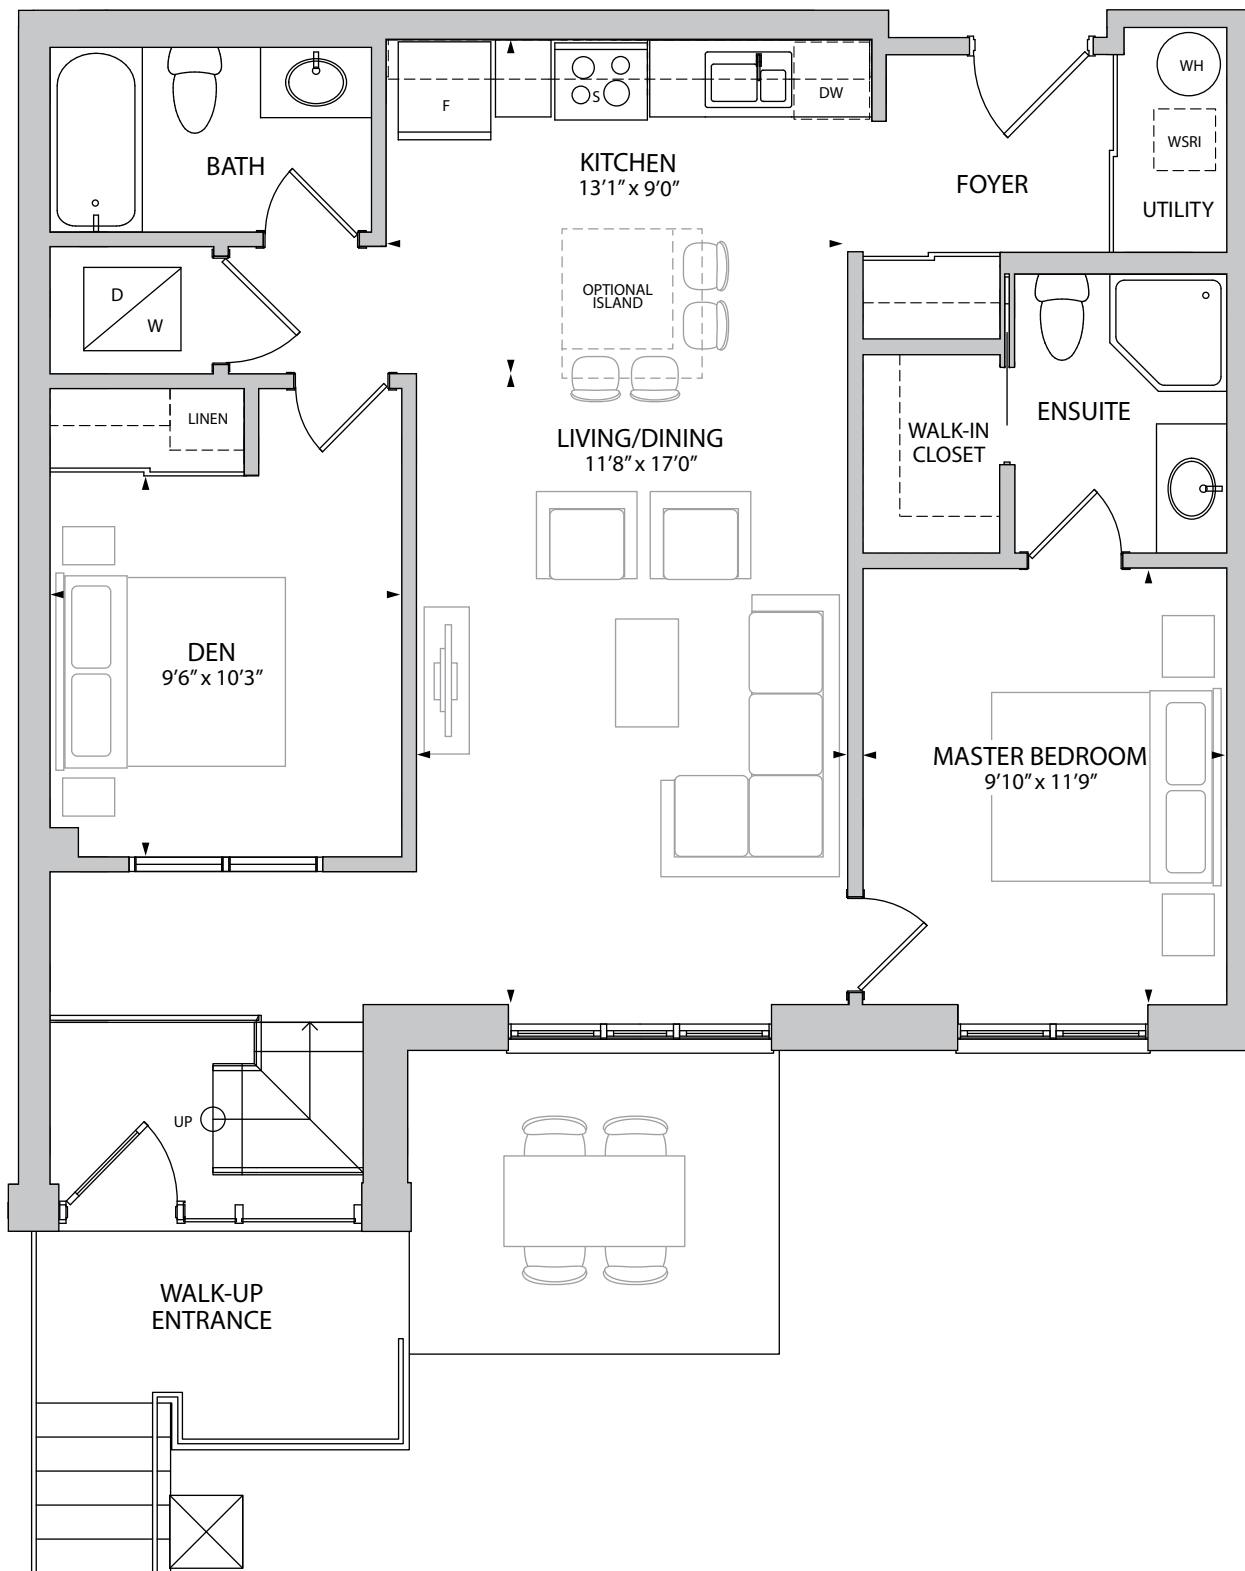

The Grafton ~ Terrace Suite

C0 Suite: 961 Sq. Ft. • Terrace: 136 Sq. Ft. • Total Area: 1097 Sq. Ft.

Note: All prices, figures, sizes, specifications and information are subject to change without notice. E. & O.E. All areas and stated dimensions are approximate. Actual usable floor space, living area and square footage may vary from stated floor area. The unit shown may be the reverse of the unit purchased. Please note, some suites are affected by firewall, please see Sales Consultant for details. All illustrations are Artist's concept only.