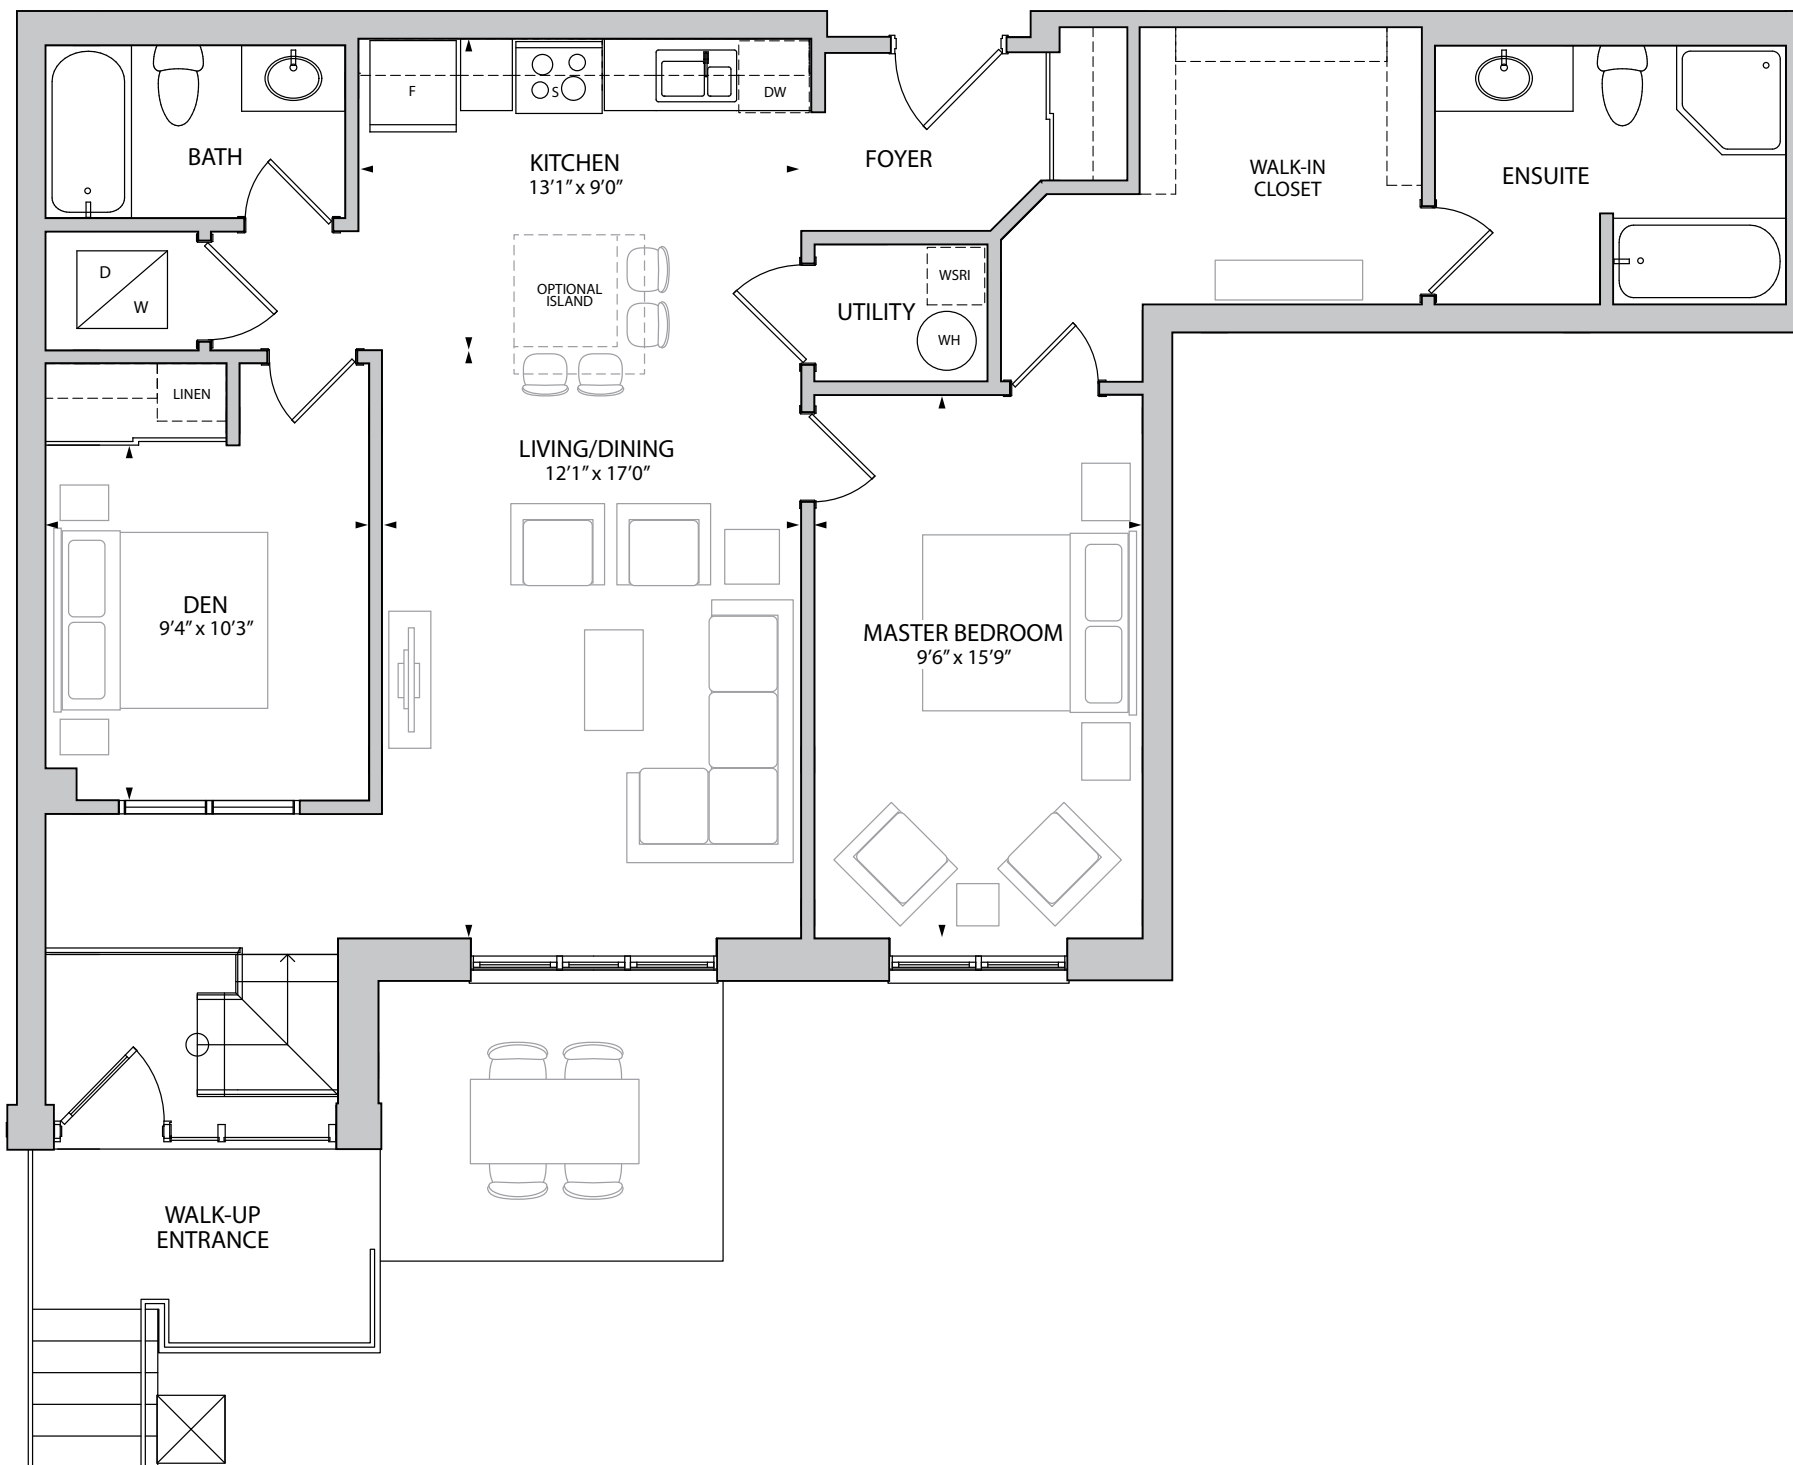

The Dovedale ~ Terrace Suite

C1 Suite: 1141 Sq. Ft. • Terrace: 136 Sq. Ft. • Total Area: 1277 Sq. Ft.

Note: All prices, figures, sizes, specifications and information are subject to change without notice. E. & O.E. All areas and stated dimensions are approximate. Actual usable floor space, living area and square footage may vary from stated floor area. The unit shown may be the reverse of the unit purchased. Please note, some suites are affected by firewall, please see Sales Consultant for details. All illustrations are Artist's concept only.