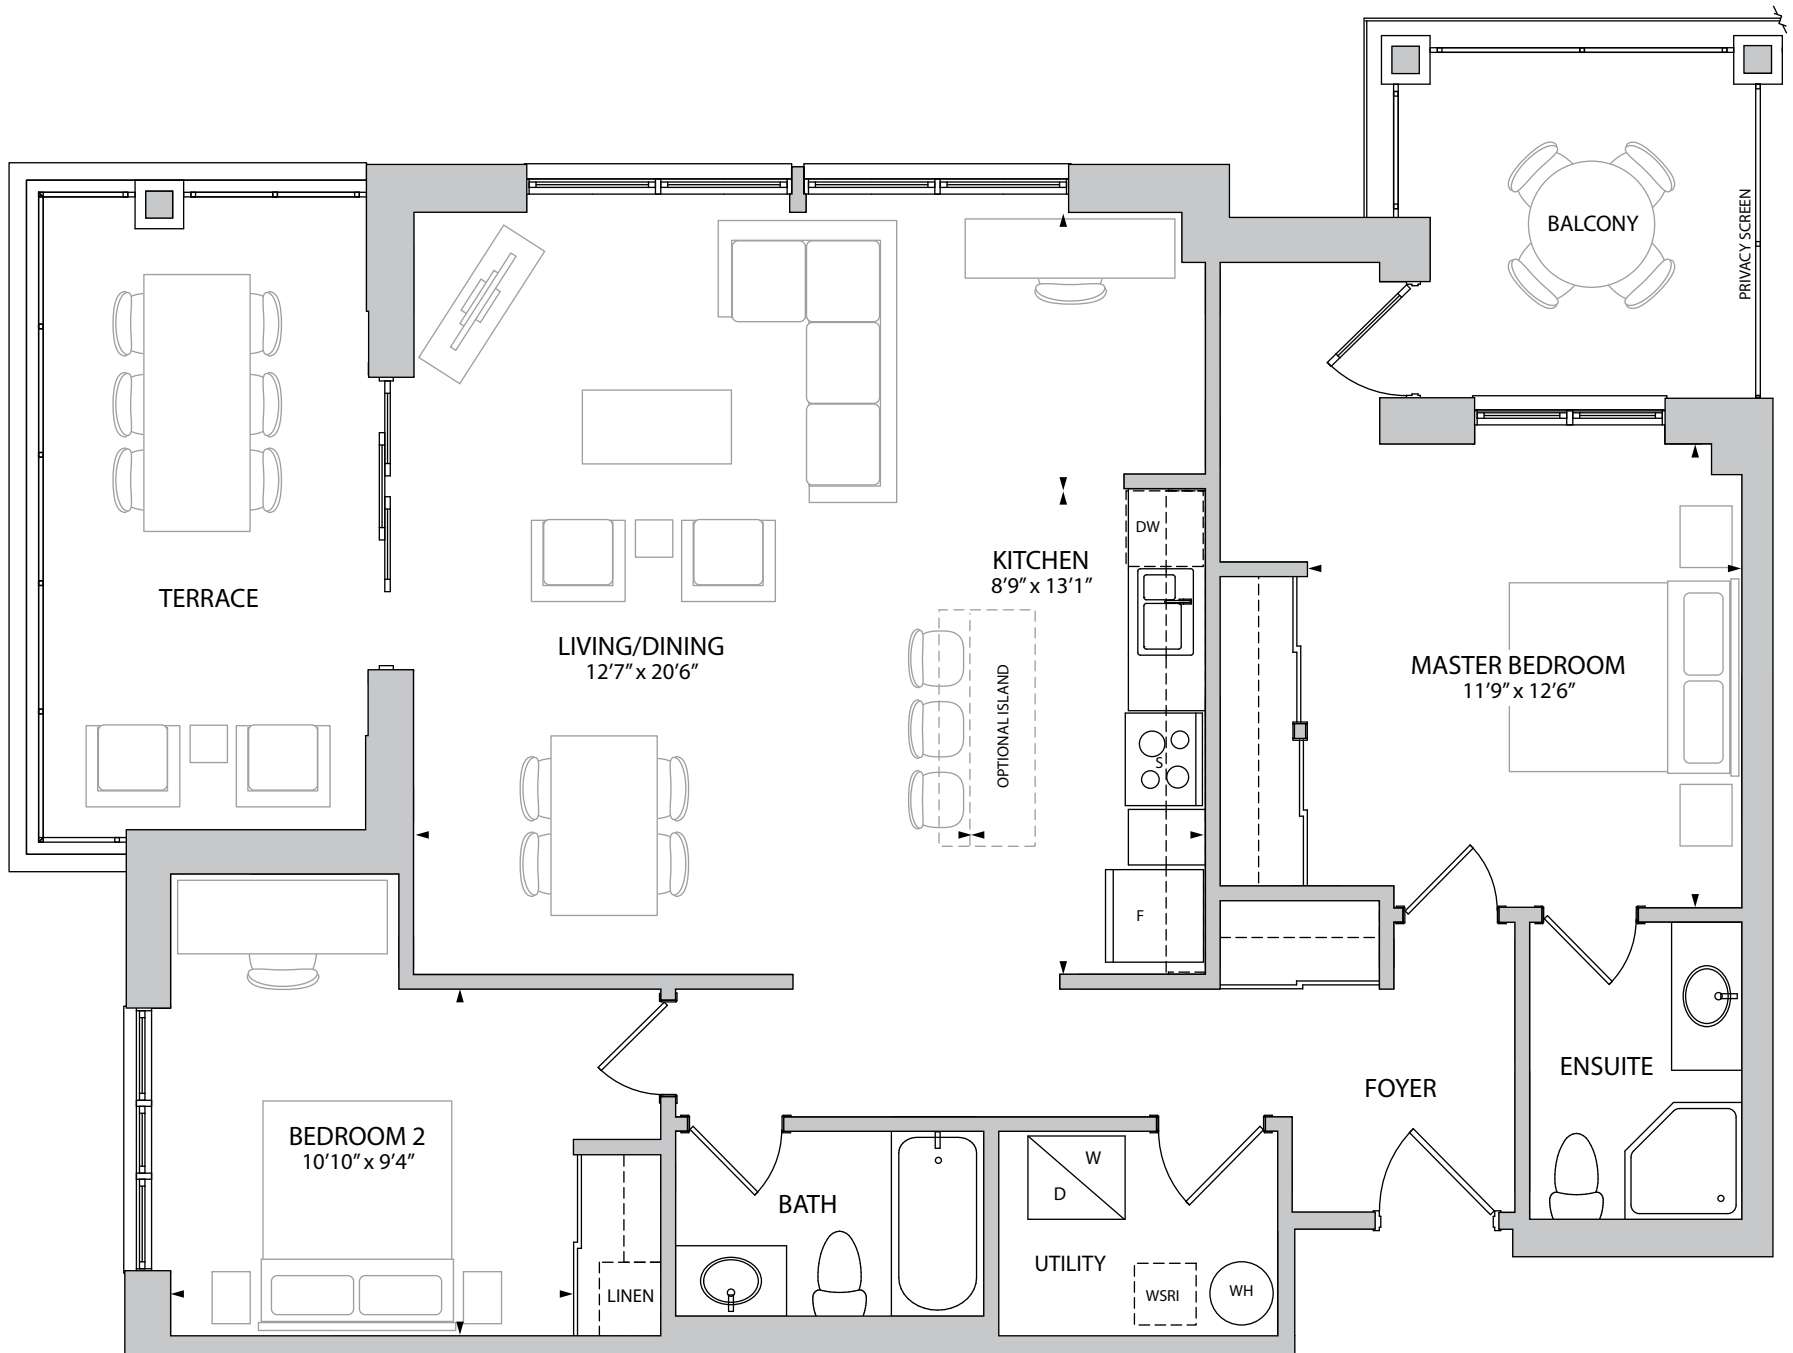

# The Bredon ~ Two Bedroom

H1 Suite: 1190 Sq. Ft. • Balcony: 234 Sq. Ft. • Total Area: 1,424 Sq. Ft.

Note: All prices, figures, sizes, specifications and information are subject to change without notice. E. & O.E. All areas and stated dimensions are approximate. Actual usable floor space, living area and square footage may vary from stated floor area. The unit shown may be the reverse of the unit purchased. Please note, some suites are affected by firewall, please see Sales Consultant for details. All illustrations are Artist's concept only.