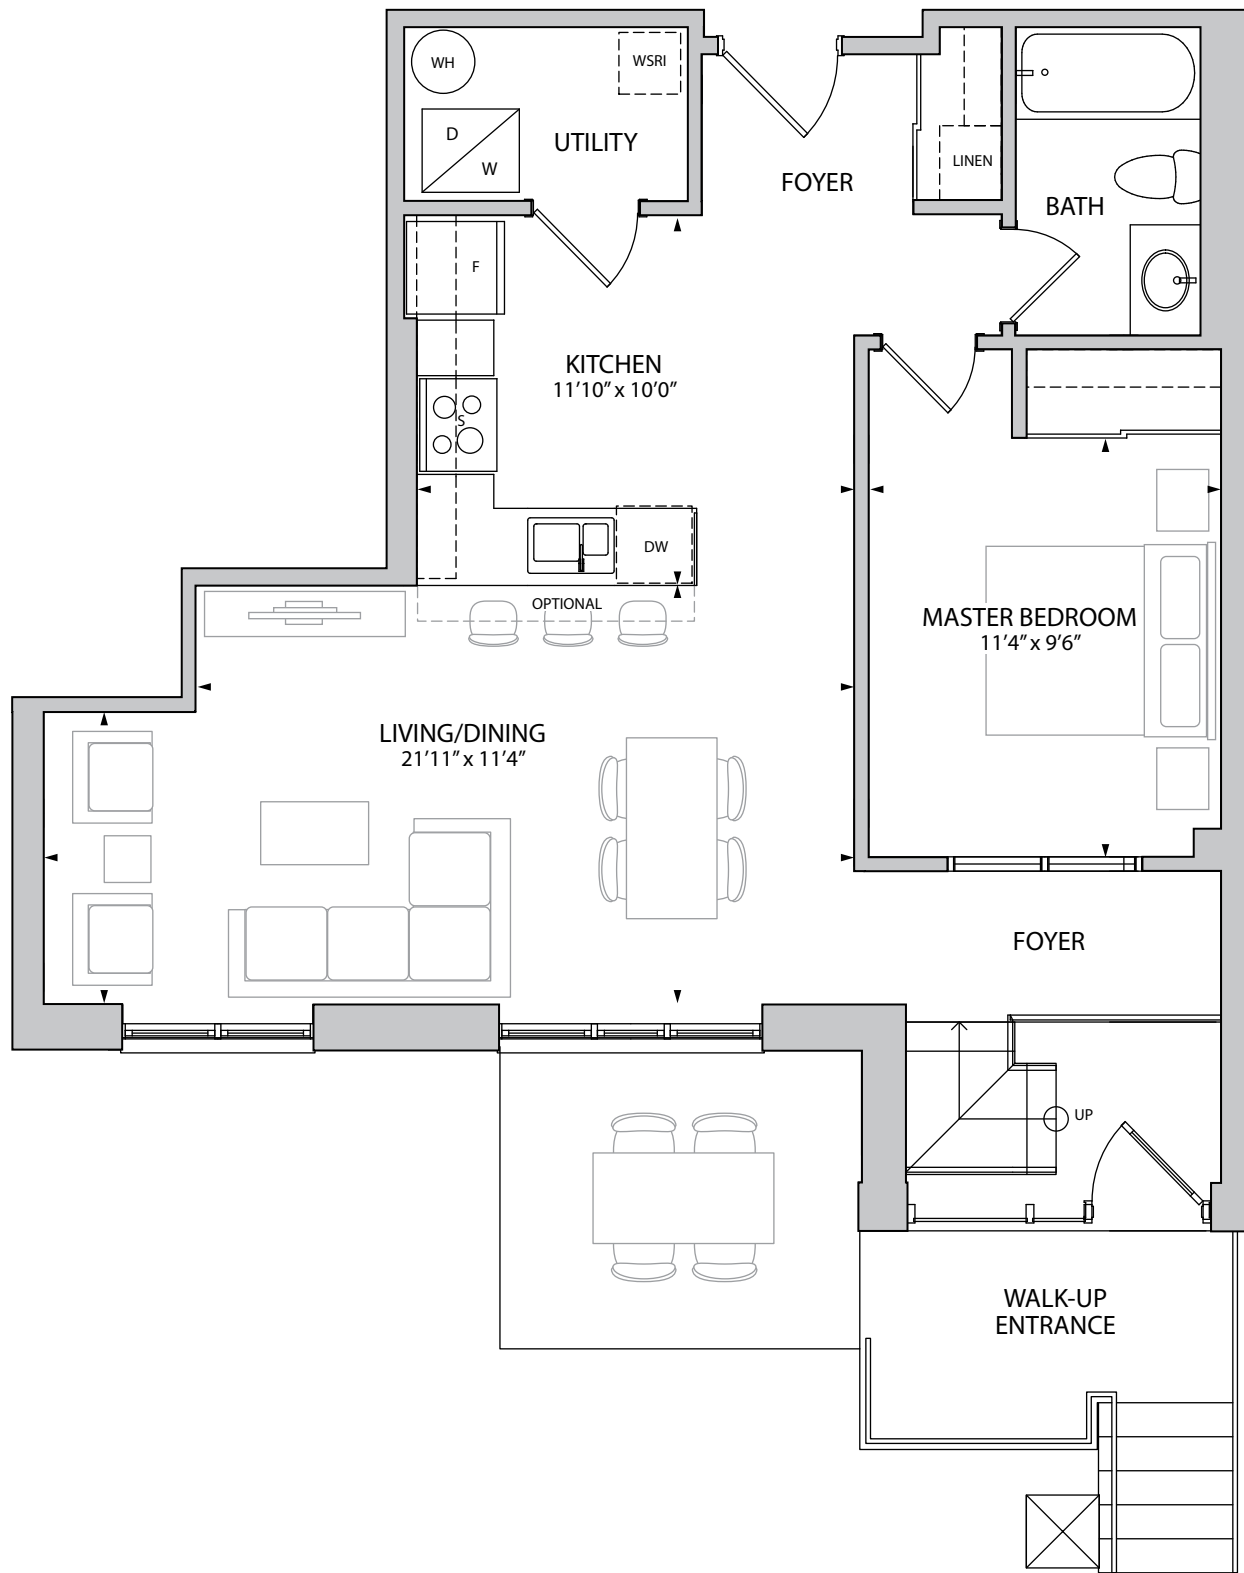

The Aversley ~ Terrace Suite

E0 Suite: 804 Sq. Ft. • Terrace: 136 Sq. Ft. • Total Area: 940 Sq. Ft.

Note: All prices, figures, sizes, specifications and information are subject to change without notice. E. & O.E. All areas and stated dimensions are approximate. Actual usable floor space, living area and square footage may vary from stated floor area. The unit shown may be the reverse of the unit purchased. Please note, some suites are affected by firewall, please see Sales Consultant for details. All illustrations are Artist's concept only.