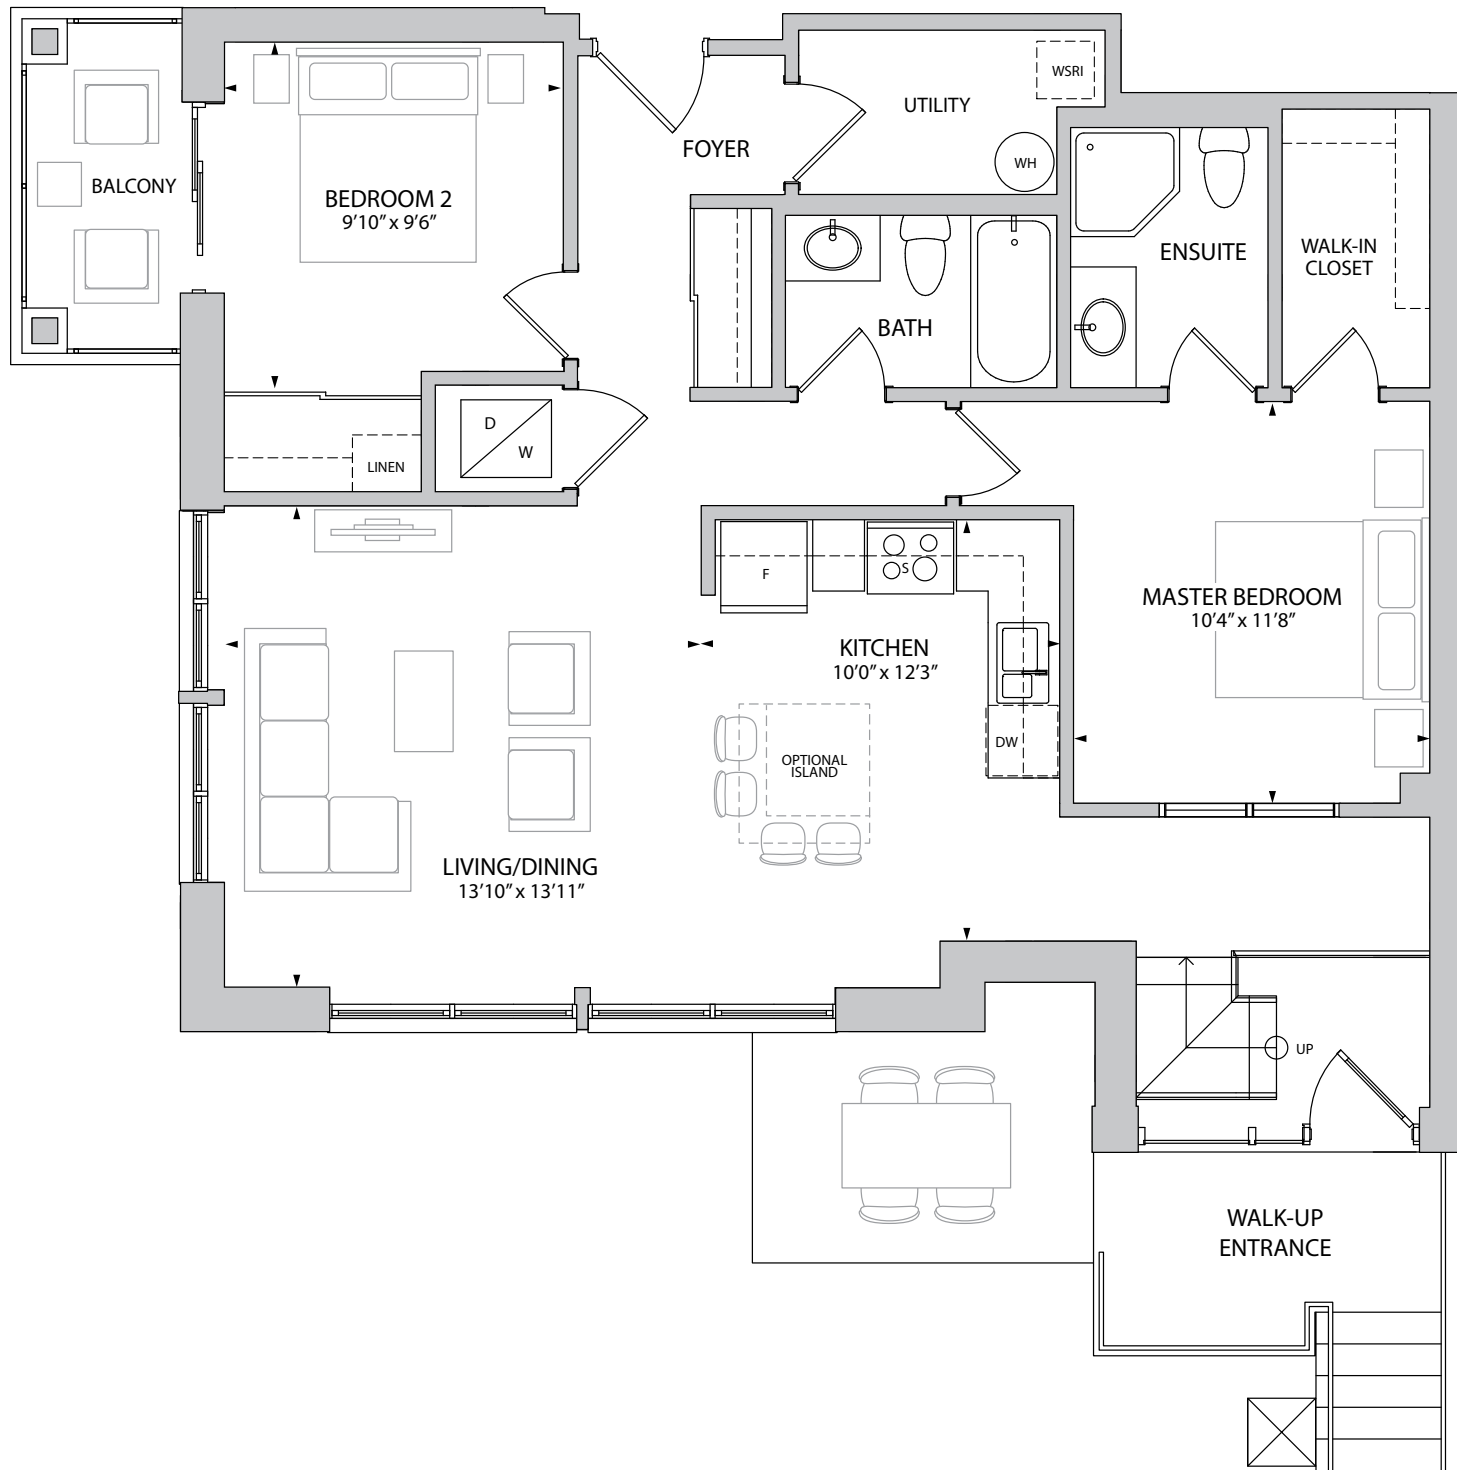

The Ashford ~ Terrace Suite

A0 Suite: 1084 Sq. Ft. • Terrace: 161 Sq. Ft. • Total Area: 1245 Sq. Ft.

Note: All prices, figures, sizes, specifications and information are subject to change without notice. E. & O.E. All areas and stated dimensions are approximate. Actual usable floor space, living area and square footage may vary from stated floor area. The unit shown may be the reverse of the unit purchased. Please note, some suites are affected by firewall, please see Sales Consultant for details. All illustrations are Artist's concept only.