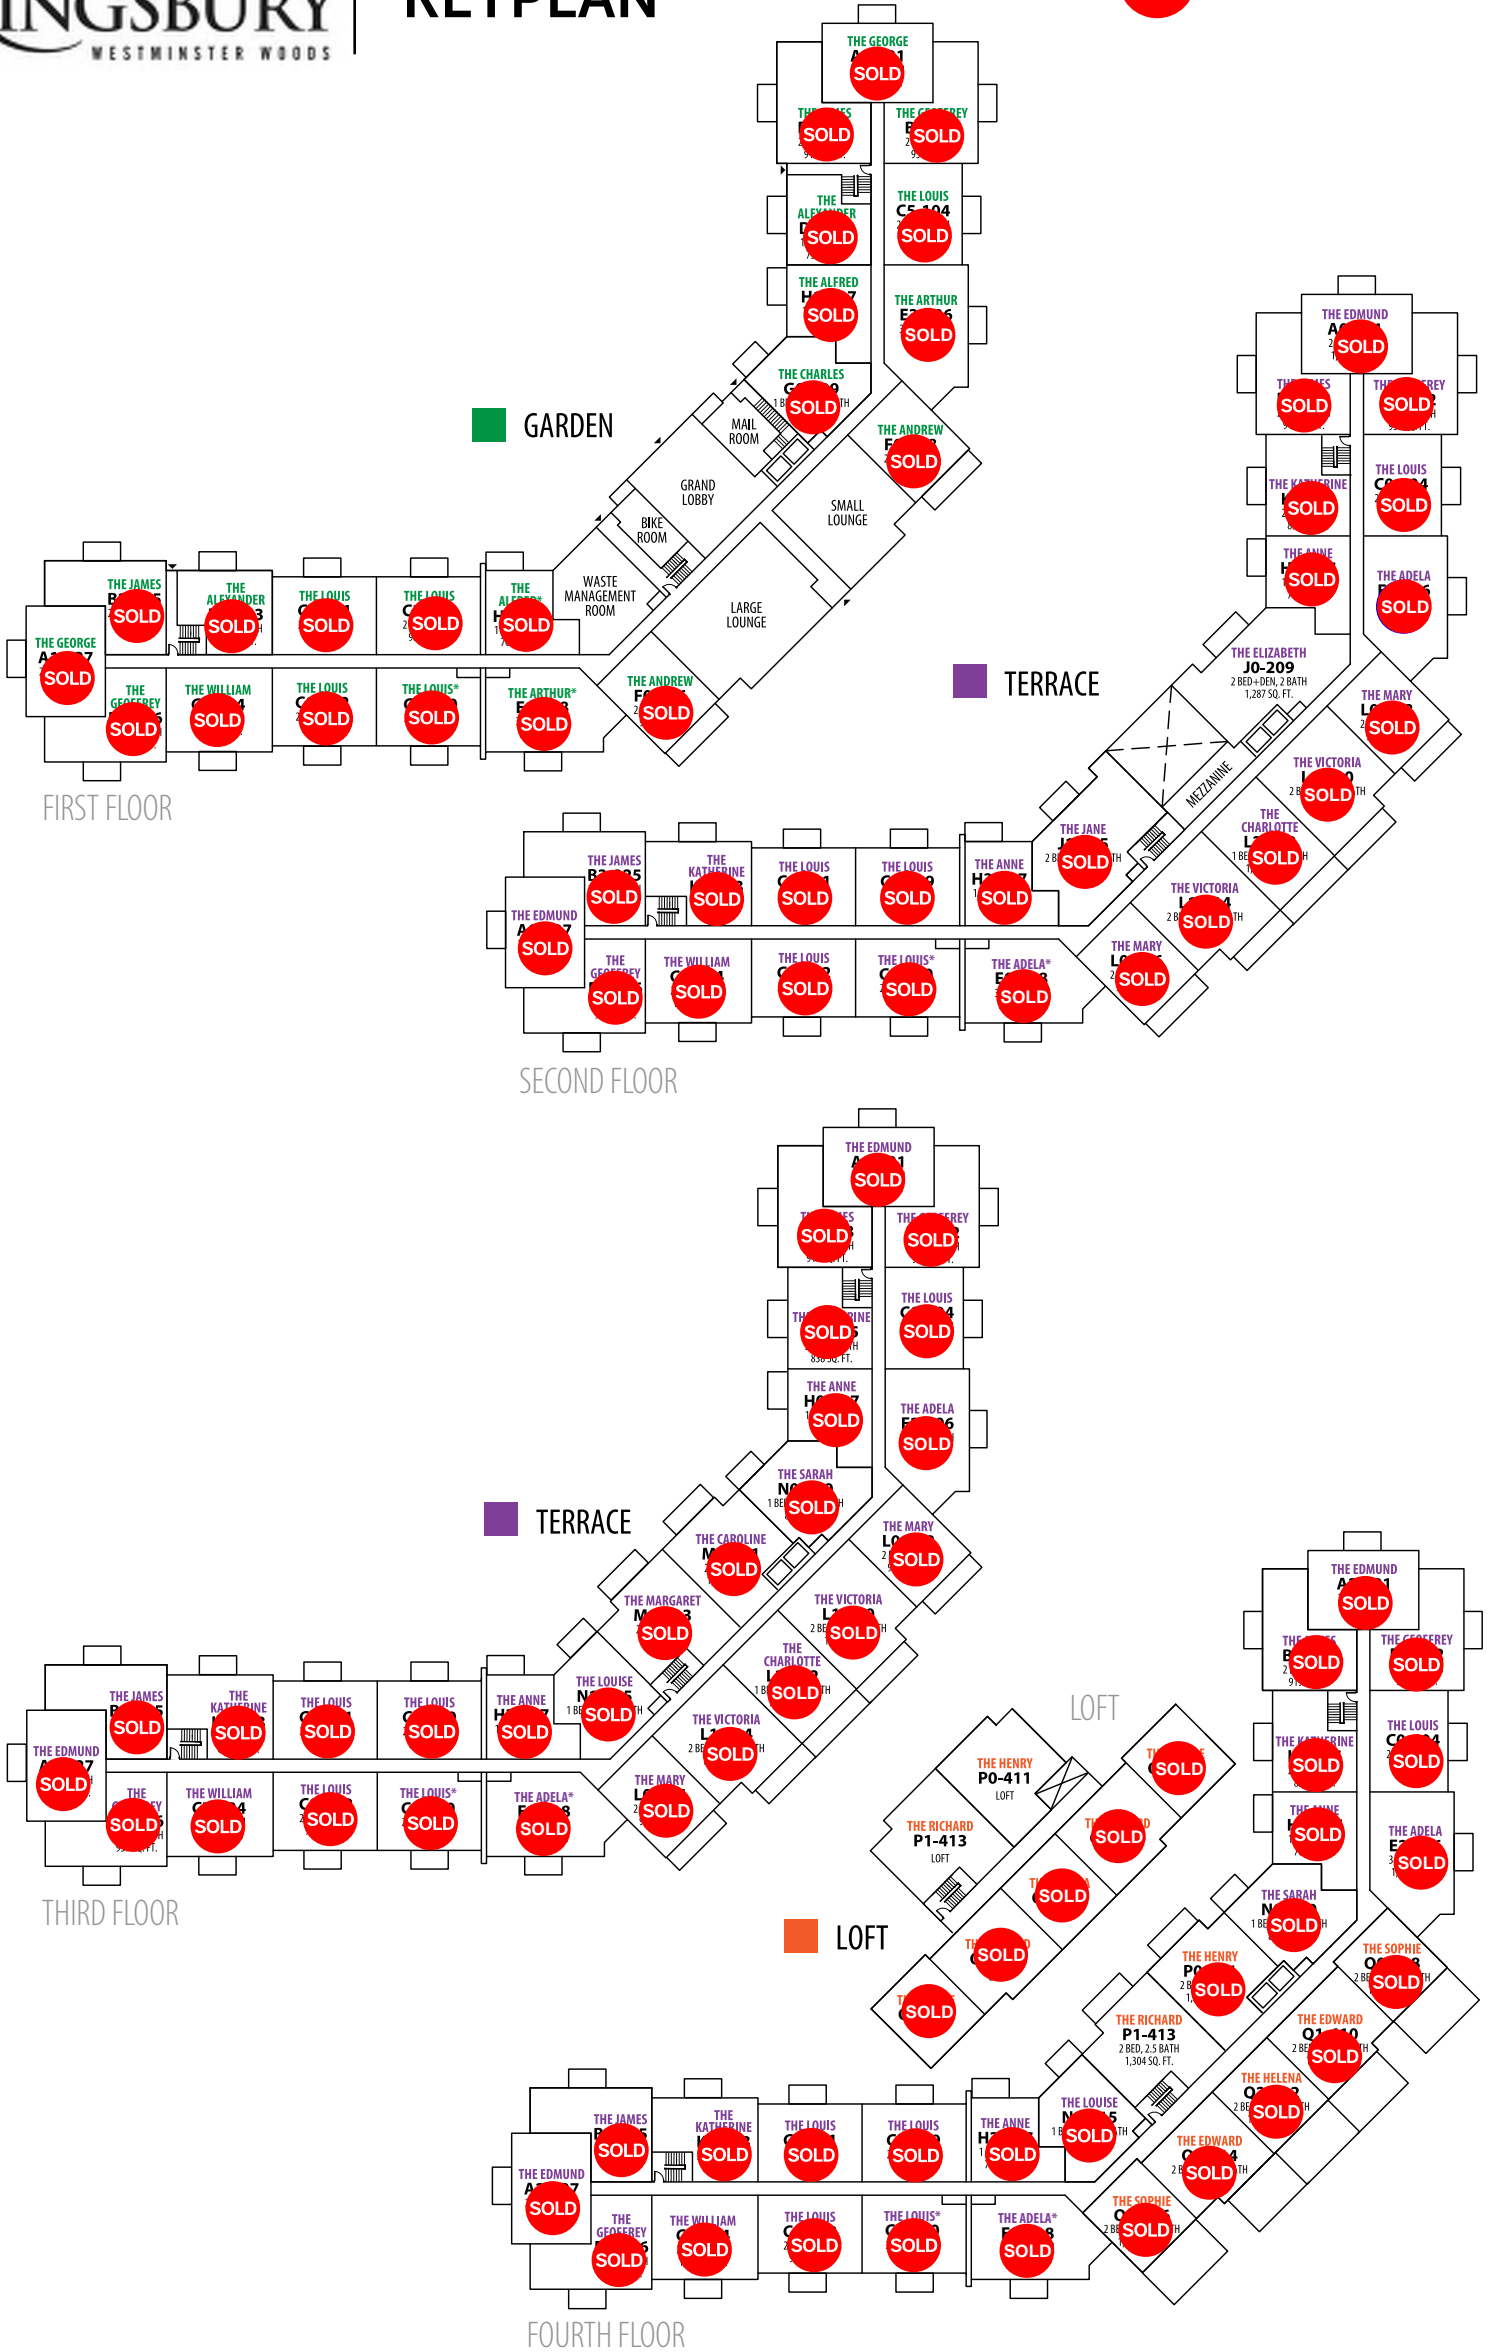

**KEYPLAN**

**SOLD** Unit is Sold

Note: All prices, figures, sizes, specifications and information are subject to change without notice. E. & O.E. All areas and stated dimensions are approximate. Actual usable floor space, living area and square footage may vary from stated floor area. The unit shown may be the reverse of the unit purchased. Please note, some suites are affected by firewall, please see Sales Consultant for details. All illustrations are Artist's concept only.