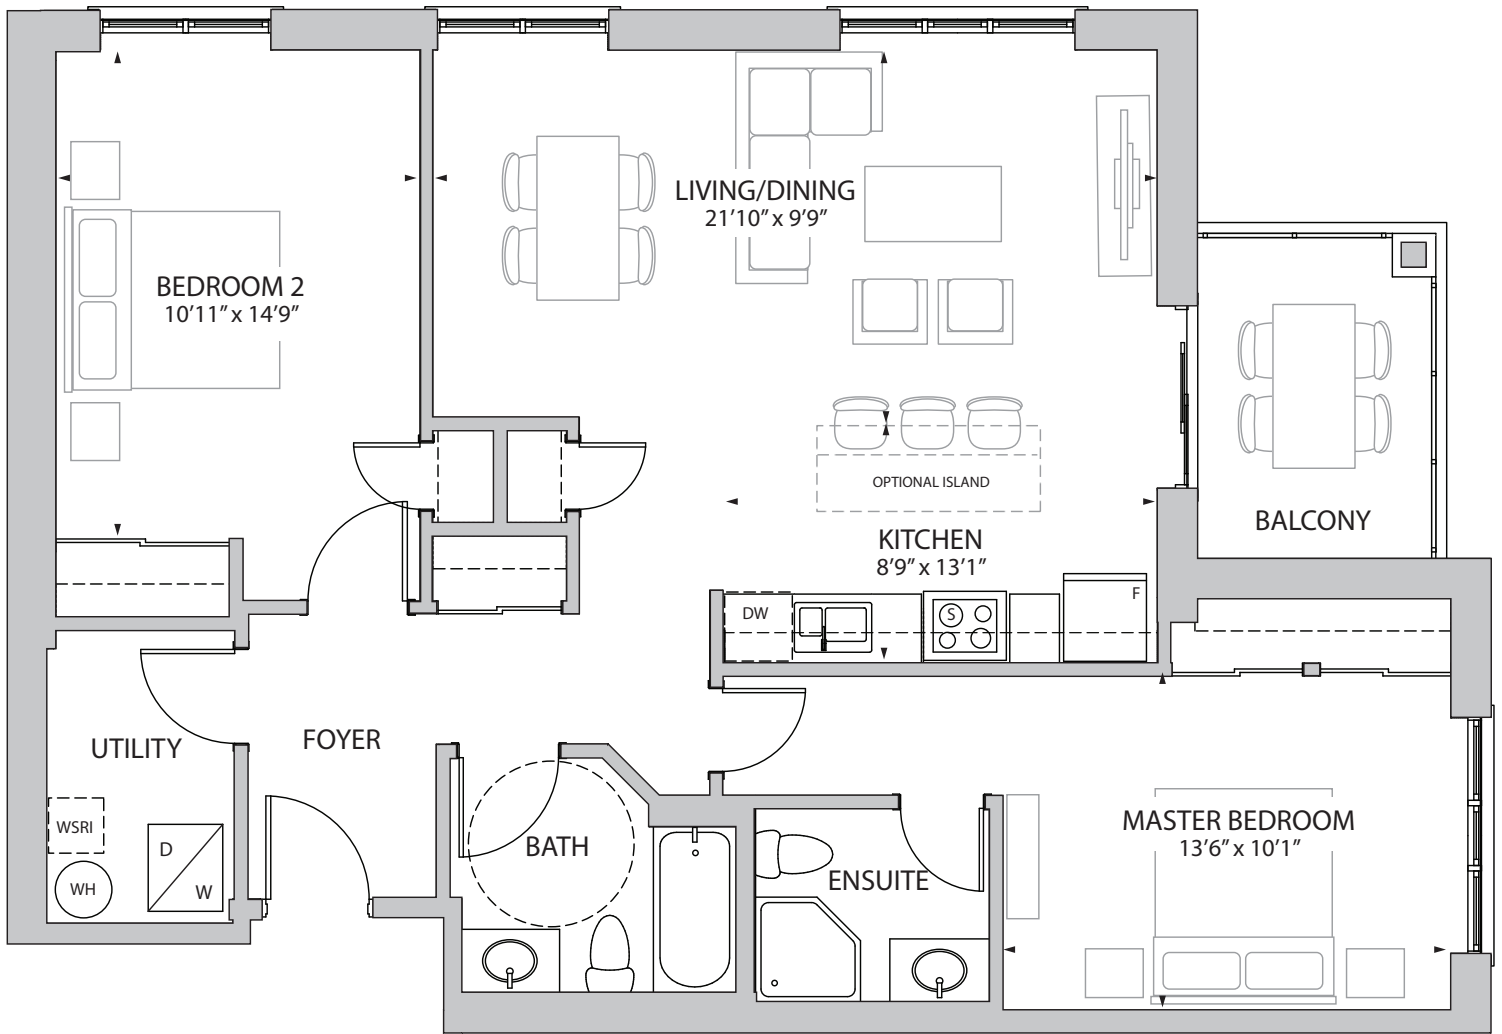

The Aston ~ Two Bedroom

F0 Suite: 1173 Sq. Ft. • Balcony: 62 Sq. Ft. • Total Area: 1235 Sq. Ft. • *Barrier Free Compliant

Note: All prices, figures, sizes, specifications and information are subject to change without notice. E. & O.E. All areas and stated dimensions are approximate. Actual usable floor space, living area and square footage may vary from stated floor area. The unit shown may be the reverse of the unit purchased. Please note, some suites are affected by firewall, please see Sales Consultant for details. All illustrations are Artist's concept only.